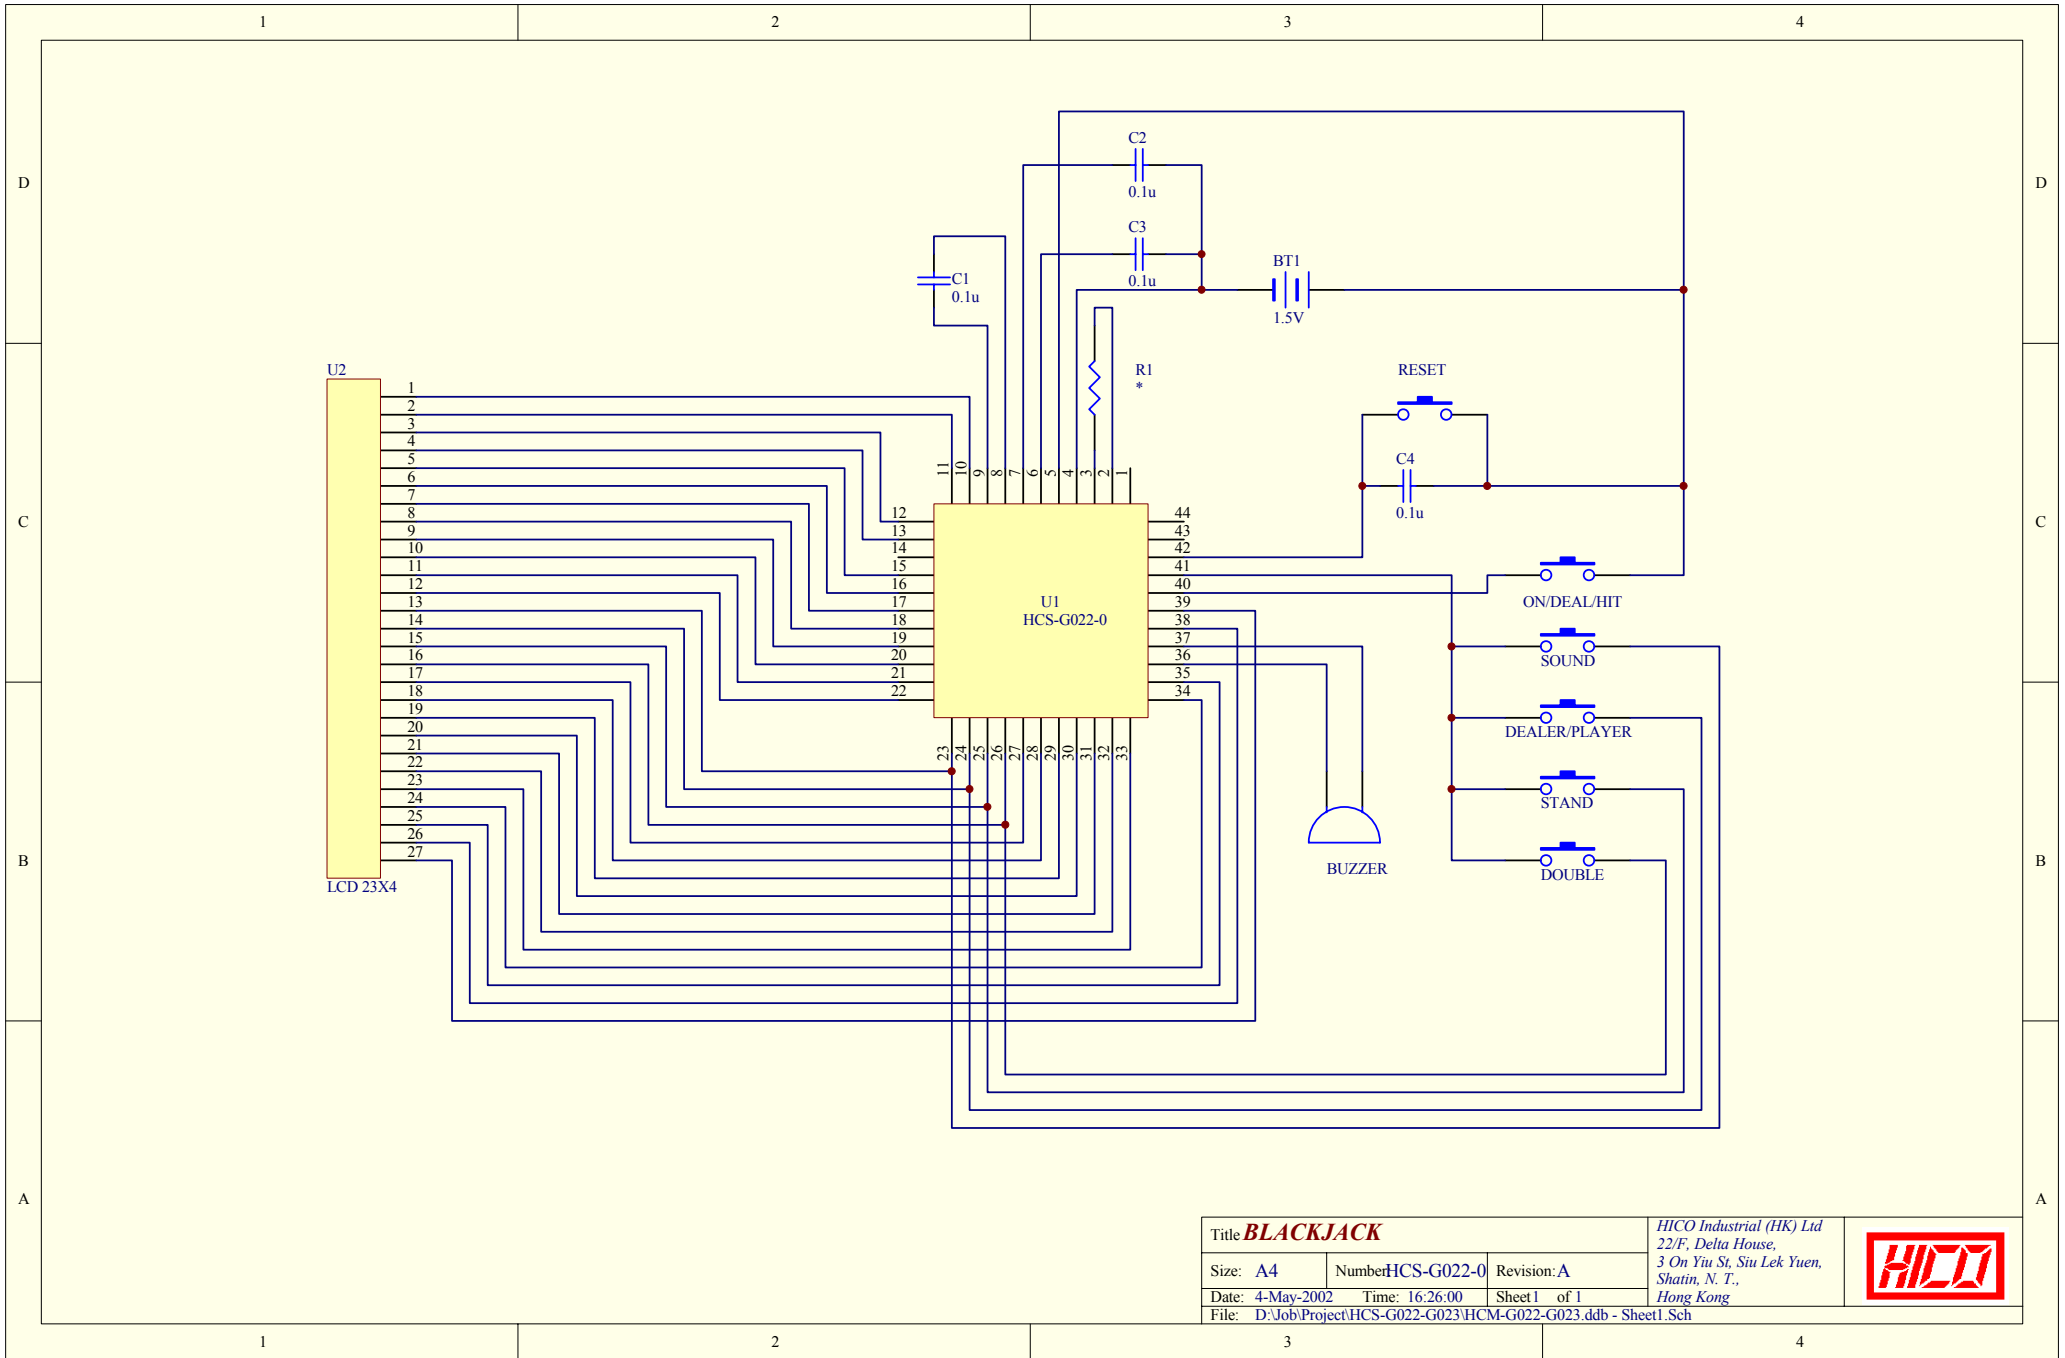

香港新界沙田小瀝源安耀街三號匯達大廈二十二樓

*Blackjack (HCS-G022-0)*

3. 25 is scored when the sum of PLAYER's two cards is 21. PLAYER gains the score even if the sum of DEALER's two cards is 21 also. However, if the sum of DEALER's 2 cards is 21, and 21 is also the sum of PLAYER's 3 cards or more, DEALER is the winner and gains the score. Finally, if both DELAER and PLAYER have the highest score of 21, and it is the sum of more than 2 cards, the game is a draw.