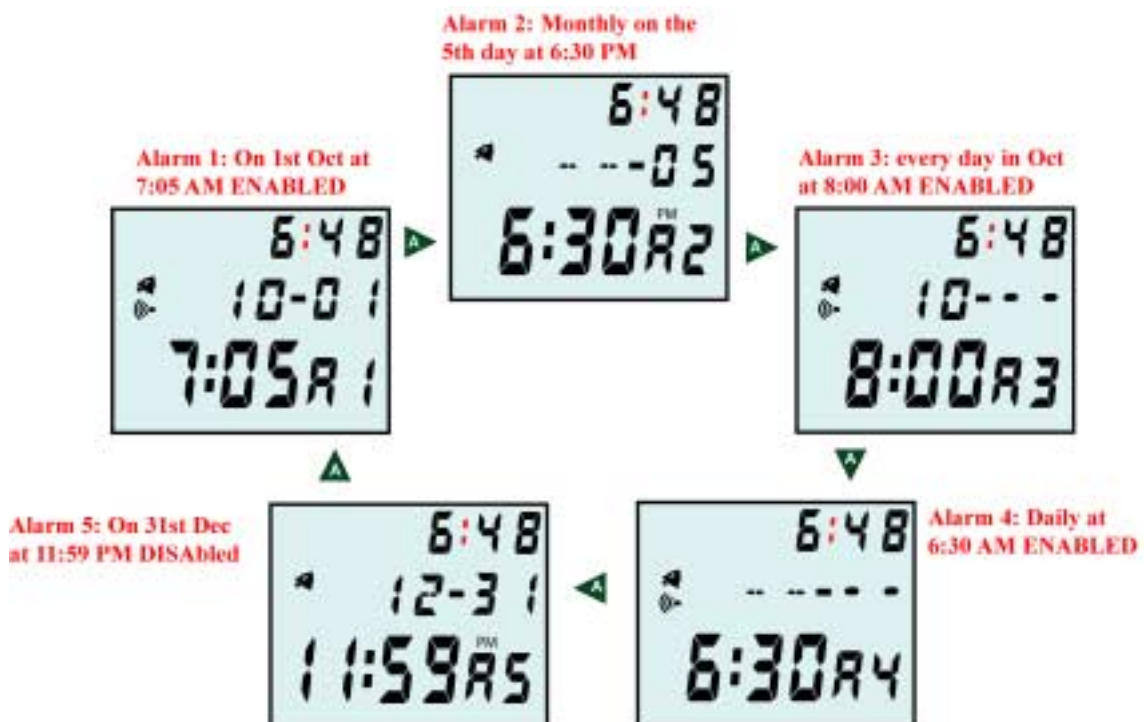

Current Time: 9:02 PM
Alarm 1 set to: 3rd October
7:50 AM

The “:” denotes
blinking at 1Hz

- Mode entry display will be shown for 1 second. Then, the last selected alarm (default is Alarm 1) will be displayed.
- Operating the Alarm
  - Use [A] to select the alarm to be displayed with the following sequence:
    - Alarm 1, Alarm 2, Alarm 3, Alarm 4, Alarm 5, Alarm 1, ...