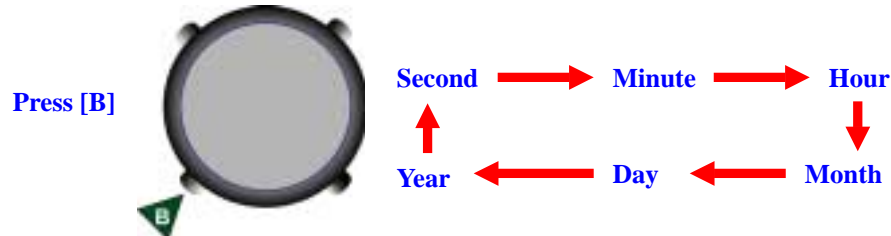

Symbols in RED denotes blinking
at 1Hz for second adjustment

- Use [B] to select the blinking digits according to the following sequence:

- Use [A] to adjust the blinking digits