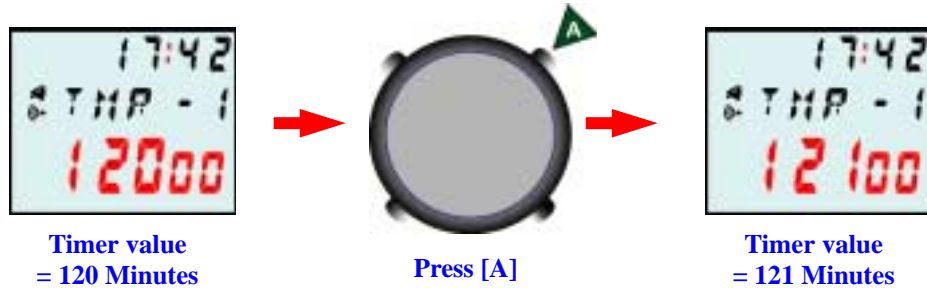

愛高實業(香港)有限公司 HICO INDUSTRIAL (HK) LIMITED

22/F., DELTA HOUSE, 3 ON YIU STREET, SIU LEK YUEN, SHATIN, N.T., HONG KONG.
TEL: (852) 2648 6862 FAX: (852) 2637 3691 URL: <http://www.hico.com.hk> EMAIL: enquiry@hico.com.hk
香港新界沙田小瀝源安耀街三號匯達大廈二十二樓

Pro Golfer (HCS-T011-1)

- Press [A] for Timer Value increment: