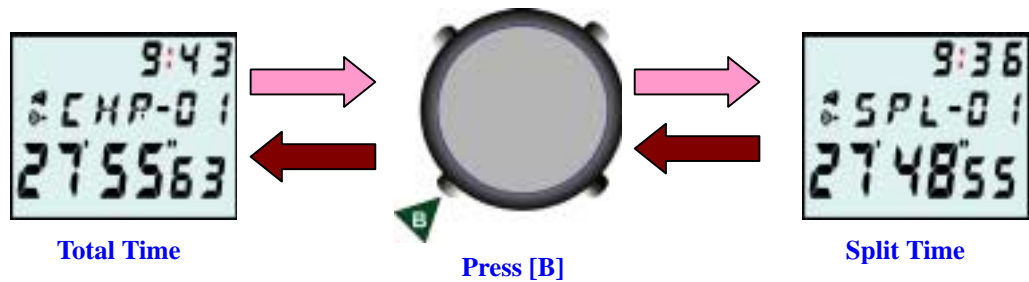

Pro Golfer (HCS-T011-1)

- To take split time, press [B] once:

- Maximum count is 23 hours 59 minutes 59.99 seconds. When maximum count is reached, counting will stop.
- Press [B] to recall split record while chronograph stopped, and press [B] again to resume chronograph total time.