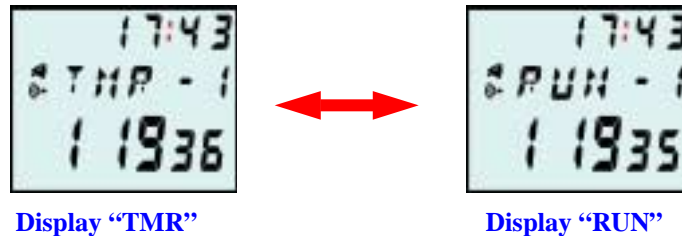

愛高實業(香港)有限公司 HICO INDUSTRIAL (HK) LIMITED

22/F., DELTA HOUSE, 3 ON YIU STREET, SIU LEK YUEN, SHATIN, N.T., HONG KONG.
TEL: (852) 2648 6862 FAX: (852) 2637 3691 URL: <http://www.hico.com.hk> EMAIL: enquiry@hico.com.hk
香港新界沙田小瀝源安耀街三號匯達大廈二十二樓

Pro Golfer (HCS-T011-1)

- When Timer counting down, the following screens will be displayed alternatively.