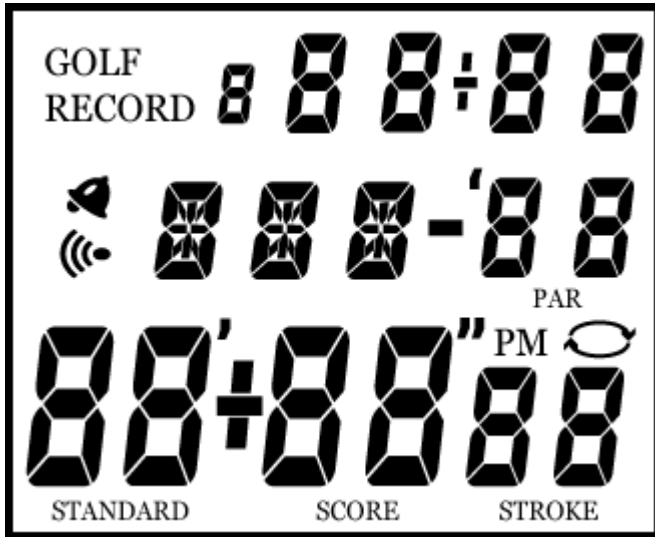

愛高實業(香港)有限公司 HICO INDUSTRIAL (HK) LIMITED

22/F., DELTA HOUSE, 3 ON YIU STREET, SIU LEK YUEN, SHATIN, N.T., HONG KONG.
TEL: (852) 2648 6862 FAX: (852) 2637 3691 URL: <http://www.hico.com.hk> EMAIL: enquiry@hico.com.hk
香港新界沙田小瀝源安耀街三號匯達大廈二十二樓

Pro Golfer (HCS-T011-1)

LCD PATTERN