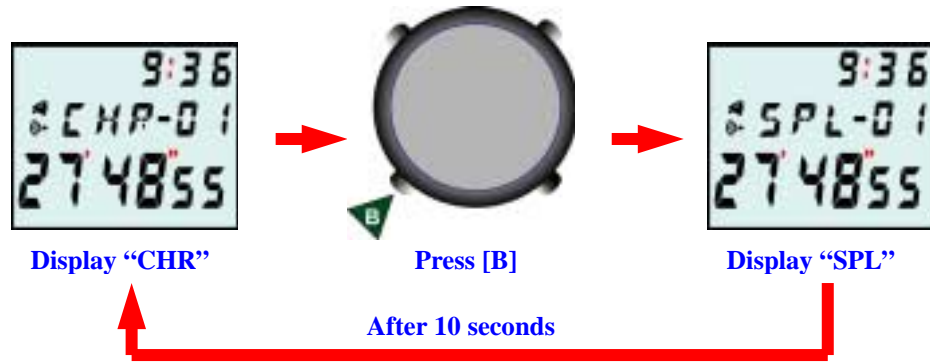

愛高實業(香港)有限公司 HICO INDUSTRIAL (HK) LIMITED

22/F., DELTA HOUSE, 3 ON YIU STREET, SIU LEK YUEN, SHATIN, N.T., HONG KONG.
TEL: (852) 2648 6862 FAX: (852) 2637 3691 URL: <http://www.hico.com.hk> EMAIL: enquiry@hico.com.hk
香港新界沙田小瀝源安耀街三號匯達大廈二十二樓

Pro Golfer (HCS-T011-1)

- To take split time, press [B] once: