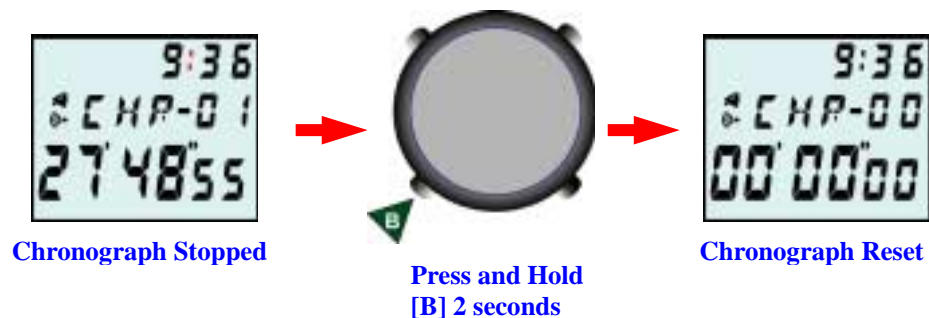

- Press and Hold [B] 2 seconds while chronograph stopped to reset the chronograph.