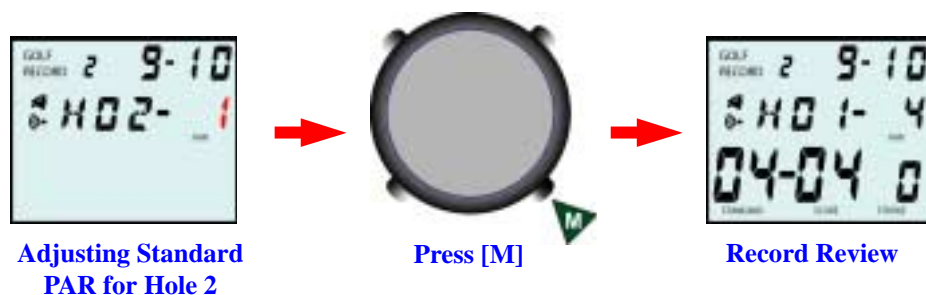

Pro Golfer (HCS-T011-1)

- Use [B] to select digits to blink based on the following sequence:

The digit in RED will be blinked for adjustment at 1Hz

- Use [A] to adjust blinking digits

- Press [M] to finish the setting and exit to Record Review. If complete setting had been located, the holes with incomplete data (PAR=0) will be displayed automatically together with an error tone.