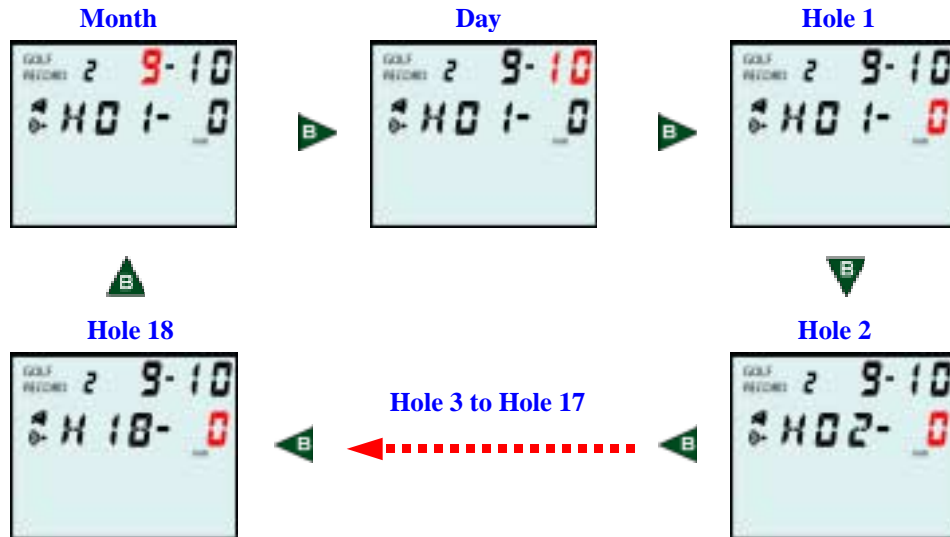

愛高實業(香港)有限公司 HICO INDUSTRIAL (HK) LIMITED

22/F., DELTA HOUSE, 3 ON YIU STREET, SIU LEK YUEN, SHATIN, N.T., HONG KONG.
TEL: (852) 2648 6862 FAX: (852) 2637 3691 URL: <http://www.hico.com.hk> EMAIL: enquiry@hico.com.hk
香港新界沙田小瀝源安耀街三號匯達大廈二十二樓

Pro Golfer (HCS-T011-1)

- Use [B] to select digits to blink based on the following sequence: