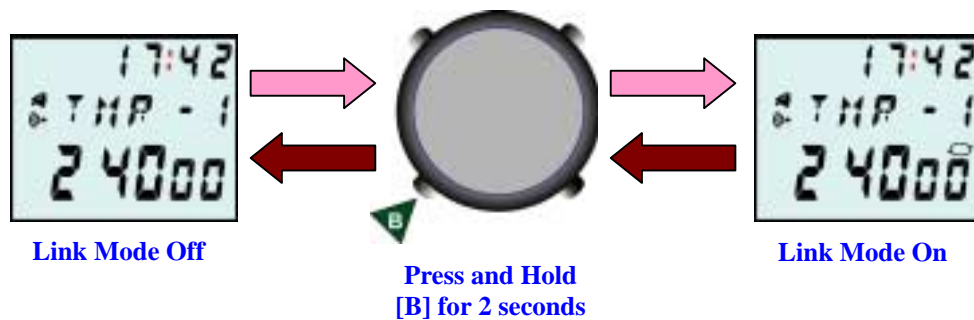

Pro Golfer (HCS-T011-1)

- When Timer counting down, the following screens will be displayed alternatively.

- Press and Hold [B] 2 seconds while timer stopped to enable or disable linked operation:

- Upon counting down to zero, the Timer will be stopped automatically. Alert signal will be on for 10 seconds.
- Adjusting the Timer
 - Activate the setting (only in STOPPED state)