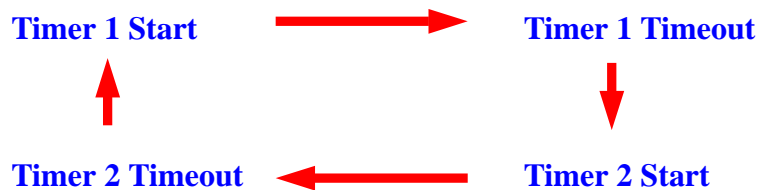

Pro Golfer (HCS-T011-1)

- Press [A] for Timer Value increment:

Maximum Timer value is 240 Minutes

- Press [B] for Timer Value decrement:

Minimum Timer value is 1 Minute

- Use [M] to confirm the setting and exit

- Linked operation

- Timer 1 and Timer 2 can be linked to operate in series, i.e. timer will start counting from the preset time duration immediately after the timeout of another timer.

The loop will be repeated endlessly until user stops the timer.