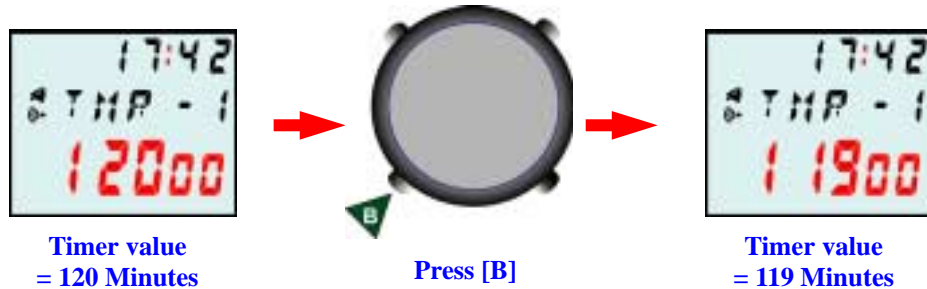

Maximum Timer value is 240 Minutes

- Press [B] for Timer Value decrement:

Minimum Timer value is 1 Minute

- Use [M] to confirm the setting and exit