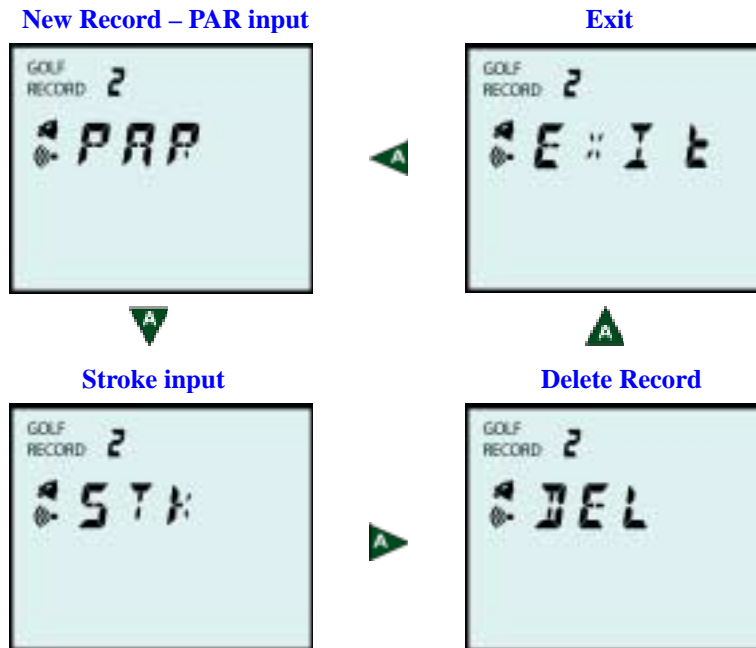

Pro Golfer (HCS-T011-1)

6. Golfing Record

- Mode entry (displayed for 1 second)

Mode Selected

After 1 second

Normal Display

Date: June 18th
Hole: 11
PAR: 4
Stroke: 3
Standard Score: 43
Player's Score: +02

- Retrieve stored records (Record Review)
 - Select GOLFING RECORD from CHRONOGRAPH by pressing [M] button

Pro Golfer (HCS-T011-1)

- Use [A] to scroll through the Menu based on the following sequence:

MENU SELECTION FLOWCHART

- Use [B] to select the function desired:

- New Record – PAR input
 - Select “PAR” in the Functional Menu, the following screen will be displayed: