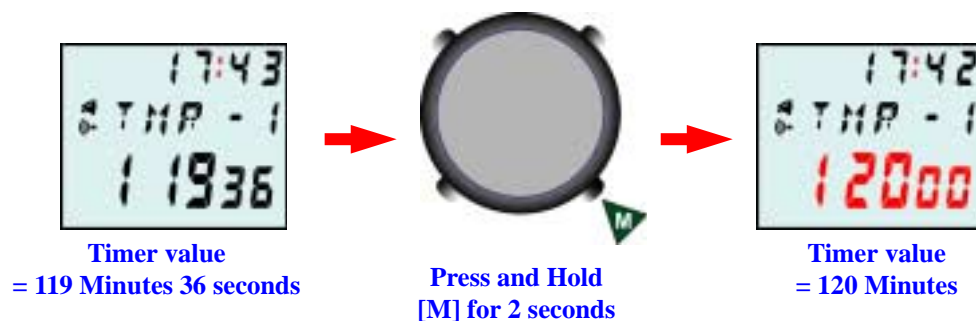

Pro Golfer (HCS-T011-1)

- When Timer counting down, the following screens will be displayed alternatively.

- Press and Hold [B] 2 seconds while timer stopped to enable or disable linked operation:

- Upon counting down to zero, the Timer will be stopped automatically. Alert signal will be on for 10 seconds.
- Adjusting the Timer
 - Activate the setting (only in STOPPED state)