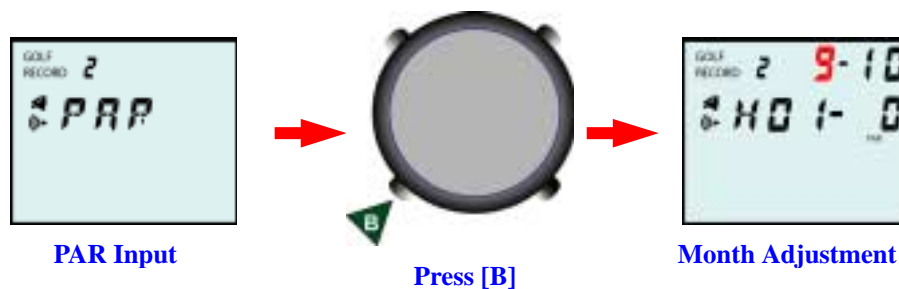

Pro Golfer (HCS-T011-1)

- Use [A] to scroll through the Menu based on the following sequence:

MENU SELECTION FLOWCHART

- Use [B] to select the function desired:

- New Record – PAR input
 - Select “PAR” in the Functional Menu, the following screen will be displayed: