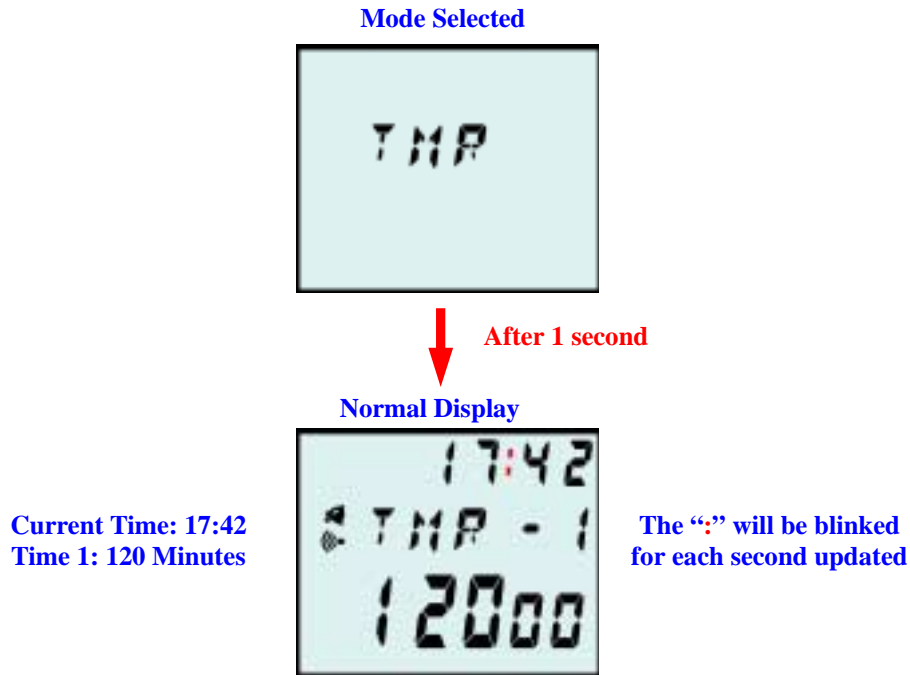

愛高實業(香港)有限公司 HICO INDUSTRIAL (HK) LIMITED

22/F., DELTA HOUSE, 3 ON YIU STREET, SIU LEK YUEN, SHATIN, N.T., HONG KONG.
TEL: (852) 2648 6862 FAX: (852) 2637 3691 URL: <http://www.hico.com.hk> EMAIL: enquiry@hico.com.hk
香港新界沙田小瀝源安耀街三號匯達大廈二十二樓

Pro Golfer (HCS-T011-1)

4. Countdown Timer

- Basic display