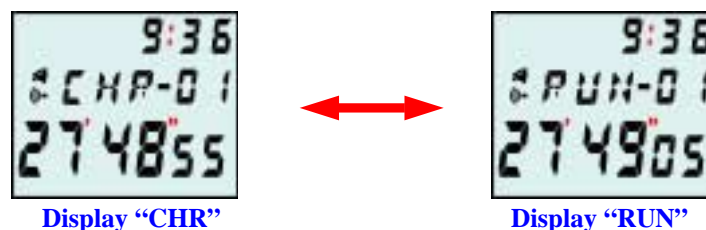

Pro Golfer (HCS-T011-1)

5. Chronograph

- Basic display

- Operating the Chronograph
 - Use [A] to start/stop counting.

- When Chronograph is counting up, the following screens will be displayed alternatively: