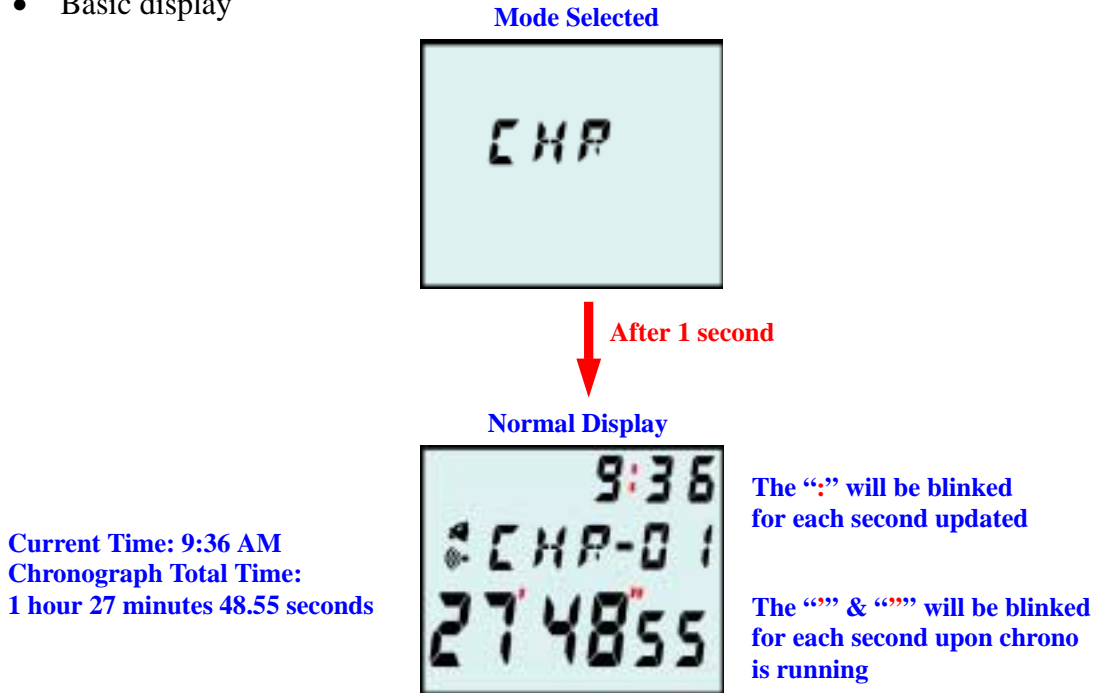

愛高實業(香港)有限公司 HICO INDUSTRIAL (HK) LIMITED

22/F., DELTA HOUSE, 3 ON YIU STREET, SIU LEK YUEN, SHATIN, N.T., HONG KONG.
TEL: (852) 2648 6862 FAX: (852) 2637 3691 URL: <http://www.hico.com.hk> EMAIL: enquiry@hico.com.hk
香港新界沙田小瀝源安耀街三號匯達大廈二十二樓

Pro Golfer (HCS-T011-1)

5. Chronograph

- Basic display