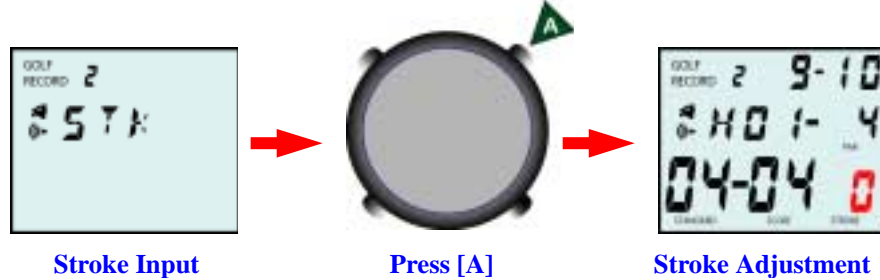

愛高實業(香港)有限公司 HICO INDUSTRIAL (HK) LIMITED

22/F., DELTA HOUSE, 3 ON YIU STREET, SIU LEK YUEN, SHATIN, N.T., HONG KONG.
TEL: (852) 2648 6862 FAX: (852) 2637 3691 URL: <http://www.hico.com.hk> EMAIL: enquiry@hico.com.hk
香港新界沙田小瀝源安耀街三號匯達大廈二十二樓

Pro Golfer (HCS-T011-1)

- Stroke input
  - To input/edit stroke data in a record, select the desired record in Record Review and then choose "STK" in the Functional Menu.

- Use [A] to add one stroke. Maximum number of stroke will be 9.

Standard: Standard Score up to current hole

Score: Player's accumulated score up to current hole

Stroke: No. of stroke played (Blinking)
New Record, default = 0
Old Record, data stored

The Stroke digit in **RED** will be blinked for Stroke adjustment at 1Hz