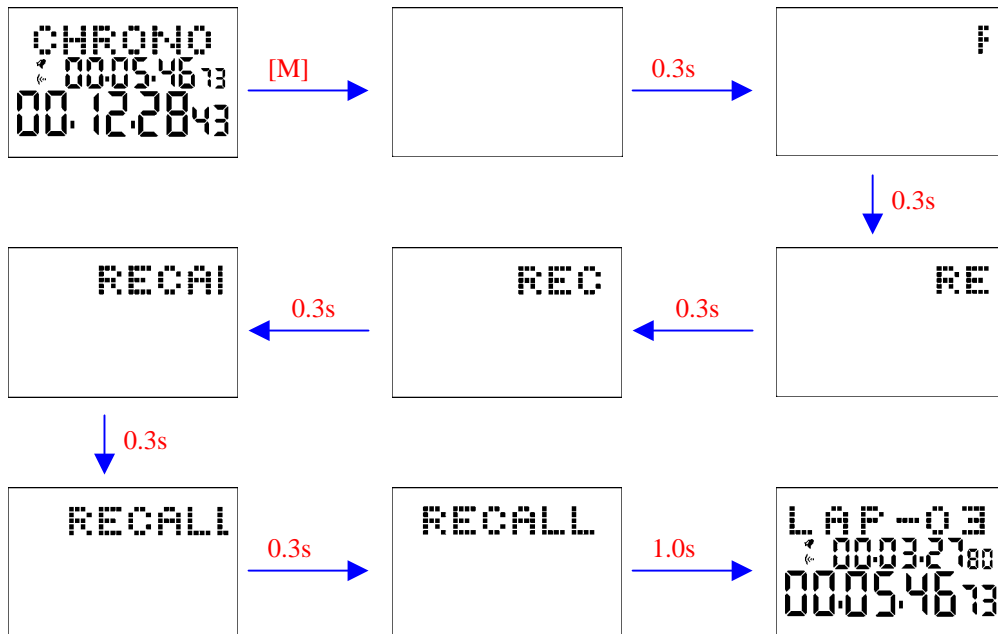

100-Lap Sport Watch (HCS-T021-1)

5. Recall Mode

5.1 Normal Display

Example:

- Lap time : 5 minutes 47.39 seconds
- Split time : 5 minutes 47.39 seconds

- Upon entry Recall Mode, the assigned name will be displayed according to the following sequences.