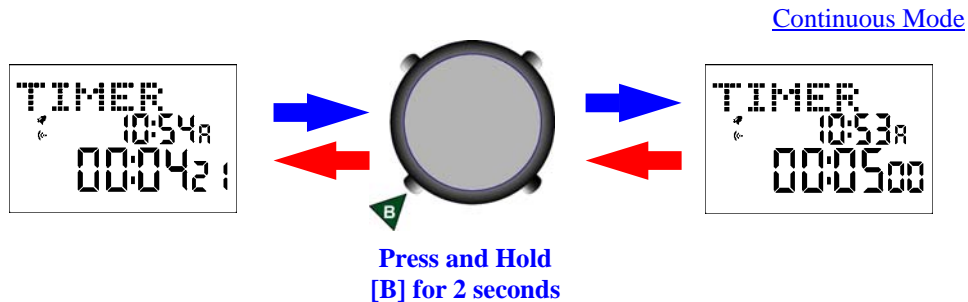

b) Press [B] to change the Timer Mode

1) One-Time Mode

Timer will be stop when countdown to zero.

2) Reload Mode

When countdown to zero, preset value will be loaded and start to countdown.

3) Continuous Mode

When Timer countdown to zero, Timer will start to count from 00:00:00 to 23:59:59 (23 Hours 59 Minutes, 59 Seconds)

c) Press and Hold [B] to reload Timer value