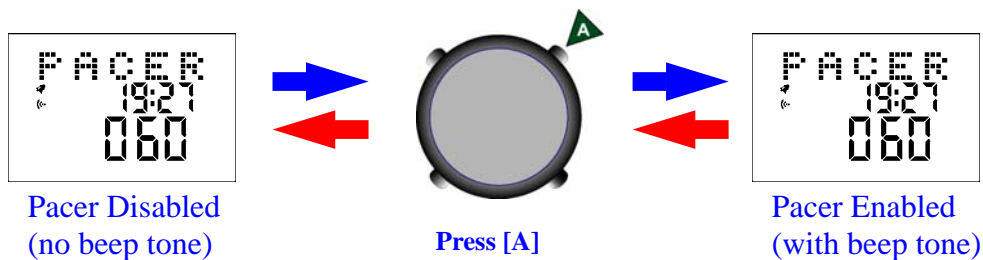

100-Lap Sport Watch (HCS-T021-1)

b) Press [B] key for last lap record

c) Press and Hold [A] for 2 seconds to display Best Lap time and Lap number.

d) Press and Hold [B] key for 2 seconds to display Average Lap time.

6. Pacer Mode

6.1 Normal Display

Example:

- Real Time : 19:27
- Pacer value : 060

6.2 Button

a) Press [A] key to Enable / Disable pacer

愛高實業(香港)有限公司 HICO INDUSTRIAL (HK) LIMITED

22/F., DELTA HOUSE, 3 ON YIU STREET, SIU LEK YUEN, SHATIN, N.T., HONG KONG.
TEL: (852) 2648 6862 FAX: (852) 2637 3691 URL: <http://www.hico.com.hk> EMAIL: enquiry@hico.com.hk
香港新界沙田小瀝源安耀街三號匯達大廈二十二樓

100-Lap Sport Watch (HCS-T021-1)

b) Press [M] key to change to Real Time Mode

c) Press and hold [M] key to enter Pacer Setting Mode.

6.3 Adjust the Pacer

Pacer Mode

Press [M] or left idle for 15 seconds → Press and Hold [M] for 2 seconds → Pacer Setting Mode