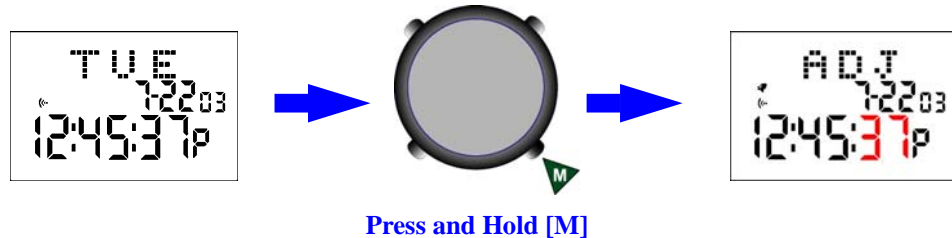

愛高實業(香港)有限公司 HICO INDUSTRIAL (HK) LIMITED

22/F., DELTA HOUSE, 3 ON YIU STREET, SIU LEK YUEN, SHATIN, N.T., HONG KONG.
TEL: (852) 2648 6862 FAX: (852) 2637 3691 URL: <http://www.hico.com.hk> EMAIL: enquiry@hico.com.hk
香港新界沙田小瀝源安耀街三號匯達大廈二十二樓

100-Lap Sport Watch (HCS-T021-1)

d) Press and Hold [M] key 2 seconds to enter Real Time Setting Mode