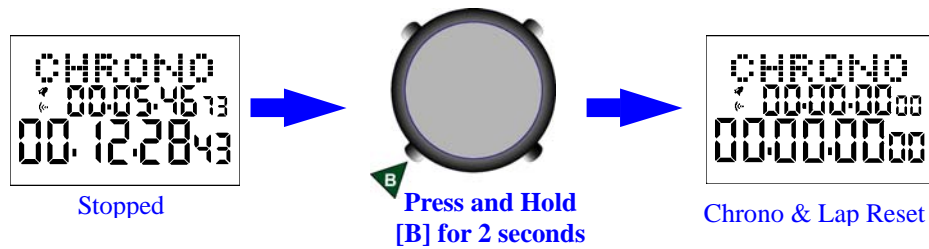

Maximum number of Lap Record is 100, from Lap-00 to Lap-99. Maximum value of Lap is 23 Hours 59 Minutes 59.99 Seconds.

- c) Press and Hold [B] for 2 seconds to reset chrono and Lap value when chrono is stopped.