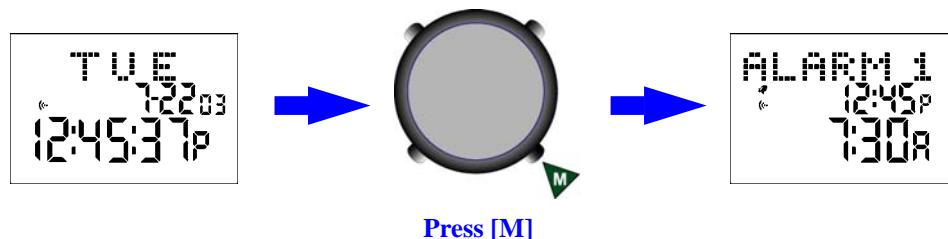

c) Press [M] key to change to Alarm Mode