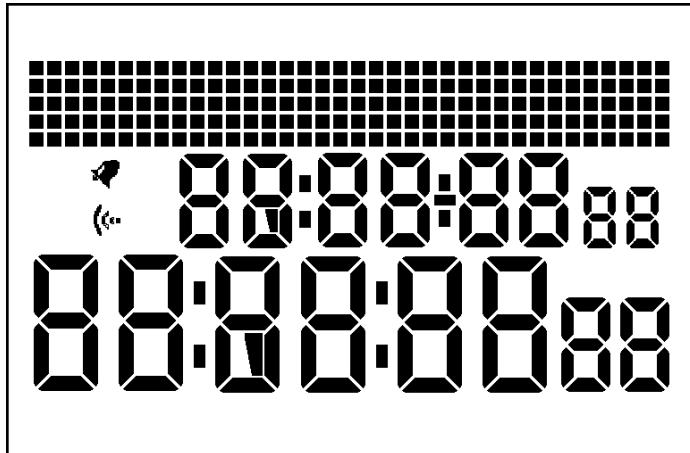

愛高實業(香港)有限公司

HICO INDUSTRIAL (HK) LIMITED

22/F., DELTA HOUSE, 3 ON YIU STREET, SIU LEK YUEN, SHATIN, N.T., HONG KONG.

TEL: (852) 2648 6862 FAX: (852) 2637 3691 URL: <http://www.hico.com.hk> EMAIL: enquiry@hico.com.hk

香港新界沙田小瀝源安耀街三號匯達大廈二十二樓

100-Lap Sport Watch (HCS-T021-1)

LCD PATTERN

- Operating voltage: 4.2V
- Duty Cycle: 1/9
- Bias: 1/4
- Viewing Direction: 6 O'clock

BUTTONS