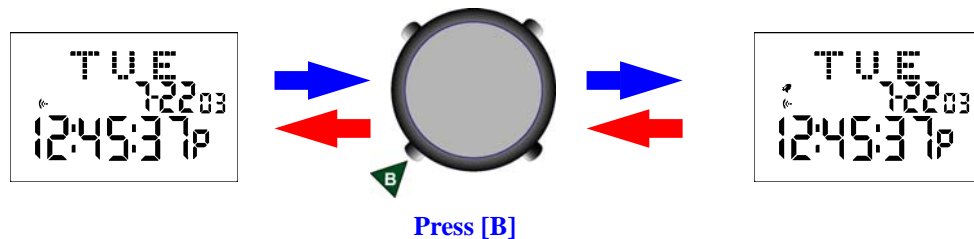

b) Enable / Disable Hourly Chime