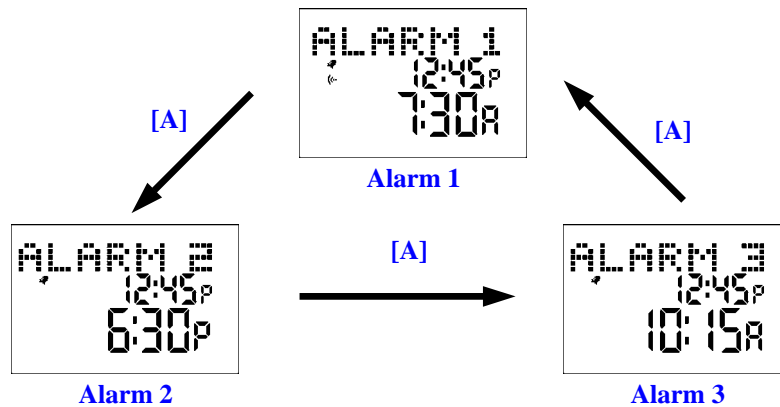

100-Lap Sport Watch (HCS-T021-1)

2. Daily Alarm

2.1 Normal Display

Example:

- Alarm 1 set 7:30AM
- Real Time 12:45PM
- Alarm Enabled

2.2 Buttons

a) Press [A] to change Next Alarm

b) Press [B] key to Enable / Disable Alarm Alert