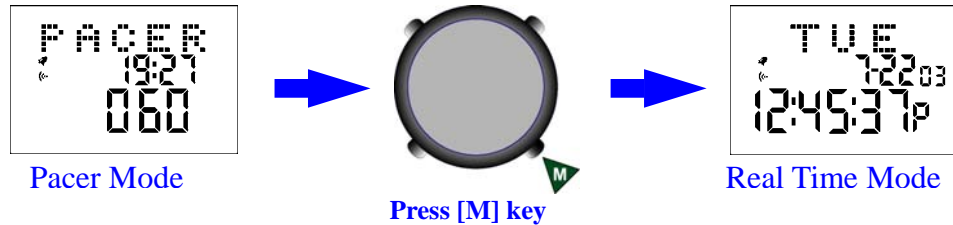

愛高實業(香港)有限公司 HICO INDUSTRIAL (HK) LIMITED

22/F., DELTA HOUSE, 3 ON YIU STREET, SIU LEK YUEN, SHATIN, N.T., HONG KONG.
TEL: (852) 2648 6862 FAX: (852) 2637 3691 URL: <http://www.hico.com.hk> EMAIL: enquiry@hico.com.hk
香港新界沙田小瀝源安耀街三號匯達大廈二十二樓

100-Lap Sport Watch (HCS-T021-1)

b) Press [M] key to change to Real Time Mode

c) Press and hold [M] key to enter Pacer Setting Mode.