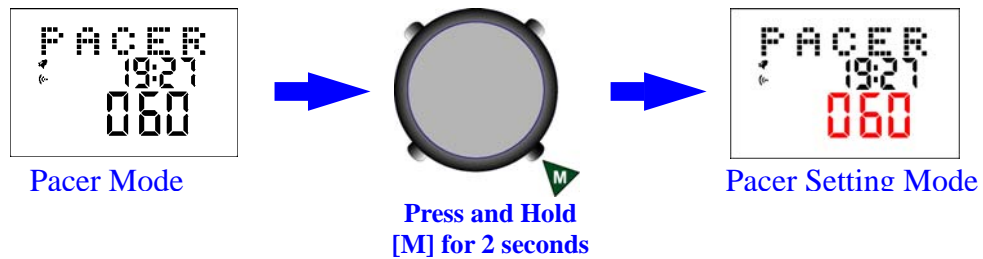

6.3 Adjust the Pacer

Pacer Mode

Press [M] or left idle for 15 seconds → Press and Hold [M] for 2 seconds → Pacer Setting Mode

Pacer value = 180   Pacer value = 60   Pacer value = 61

- Press [A] to increase the pacer value (digit in RED) in single step.
- Press [B] to decrease the pacer value in single step.
- Press and hold [A] for 2 second to increase the value at 5 steps per second until [A] is released.
- Press and hold [B] for 2 second to decrease the value at 5 steps per second until [A] is released.
- Maximum value of pacer is 180

Pacer Setting Mode