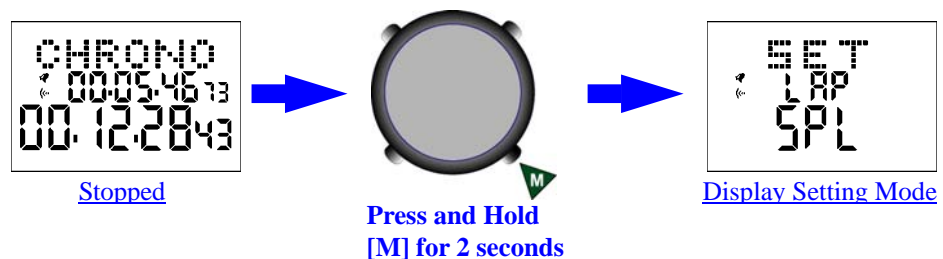

100-Lap Sport Watch (HCS-T021-1)

- b) Press [B] to take Lap Record when Chrono is running.

Maximum number of Lap Record is 100, from Lap-00 to Lap-99. Maximum value of Lap is 23 Hours 59 Minutes 59.99 Seconds.

- c) Press and Hold [B] for 2 seconds to reset chrono and Lap value when chrono is stopped.

- d) Press [M] to change to Lap Recall Mode

- e) Press and Hold [M] for 2 seconds to enter Chrono Display Setting Mode.