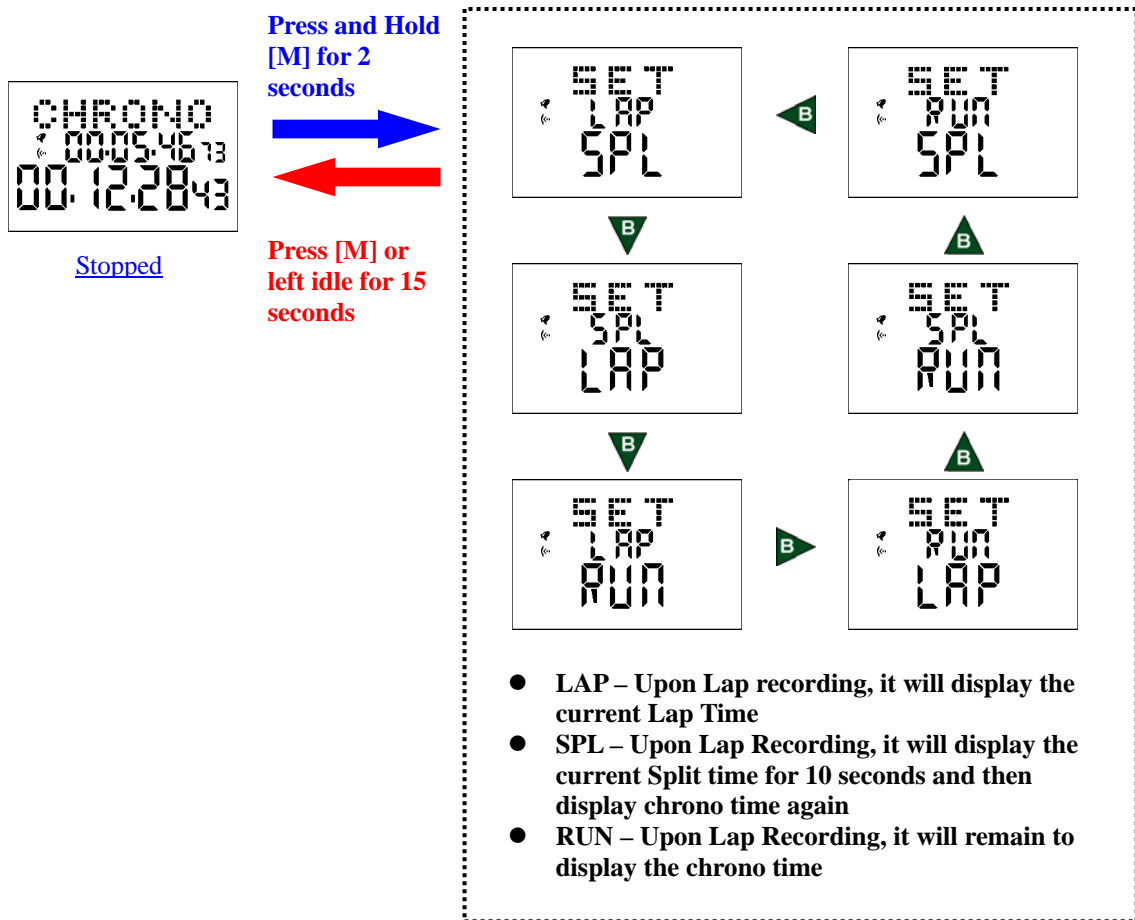

- c) Press and Hold [B] for 2 seconds to reset chrono and Lap value when chrono is stopped.

- d) Press [M] to change to Lap Recall Mode

- e) Press and Hold [M] for 2 seconds to enter Chrono Display Setting Mode.

100-Lap Sport Watch (HCS-T021-1)

4.4 Chronograph Display Setting Mode

Press and Hold [M] key for 2 seconds to enter setting mode. Press [A] to select the display format.

Enter into display setting mode, press [B] to select the display format for lap recording.