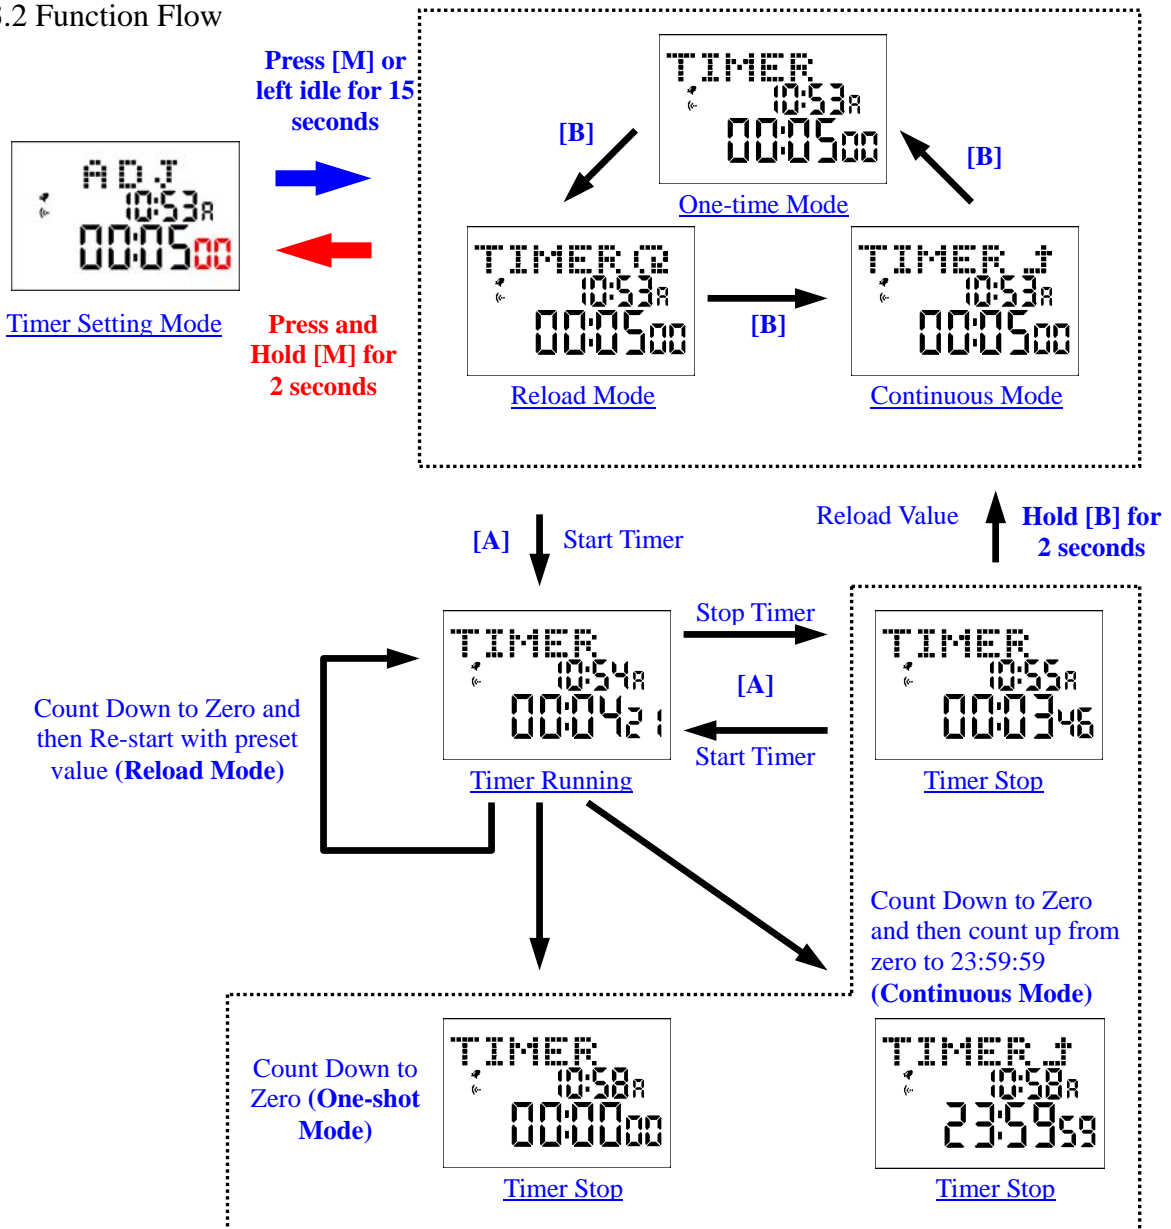

3. Countdown Timer

3.1 Normal Display

Example:

- Timer value 21 Hours 7 Minutes 54 seconds
- Real Time 13:01
- Timer Mode: Reload

3.2 Function Flow

愛高實業(香港)有限公司 HICO INDUSTRIAL (HK) LIMITED

22/F., DELTA HOUSE, 3 ON YIU STREET, SIU LEK YUEN, SHATIN, N.T., HONG KONG.
TEL: (852) 2648 6862 FAX: (852) 2637 3691 URL: <http://www.hico.com.hk> EMAIL: enquiry@hico.com.hk
香港新界沙田小瀝源安耀街三號匯達大廈二十二樓

100-Lap Sport Watch (HCS-T021-1)

3.3 Buttons

a) Press [A] to Start / Stop the Timer

b) Press [B] to change the Timer Mode

1) One-Time Mode

Timer will be stop when countdown to zero.

2) Reload Mode

When countdown to zero, preset value will be loaded and start to countdown.