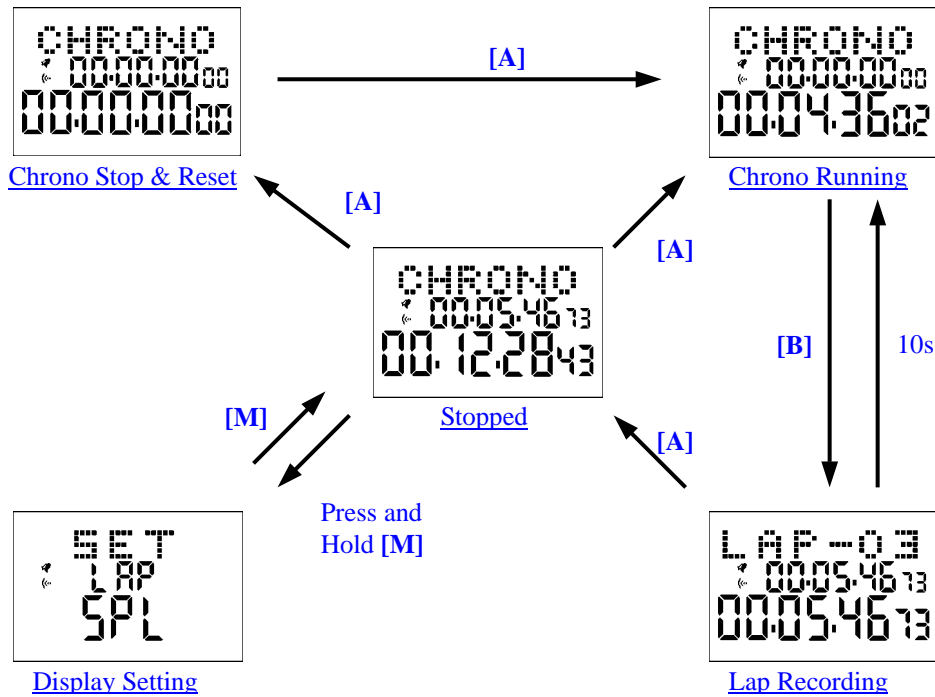

100-Lap Sport Watch (HCS-T021-1)

4. Chronograph

4.1 Normal Display

Example:

- Lap time: 19 hours 24 minutes 57.63 seconds
- Chrono time: 20 hours 19 minutes 42.91 seconds

4.2 Function Flow

4.3 Button

- a) Press [A] key to start / stop the chronograph