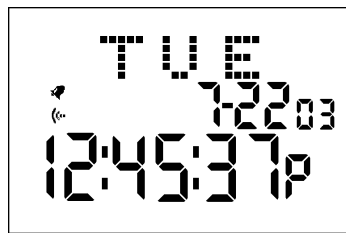

100-Lap Sport Watch (HCS-T021-1)

OPERATION INSTRUCTIONS

1. Real Time Clock

1.1 Normal Display

Example:

- July 22, 2003
- 12:45:37 PM
- Tuesday

1.2 Buttons

a) Toggle 12 / 24 hour format display