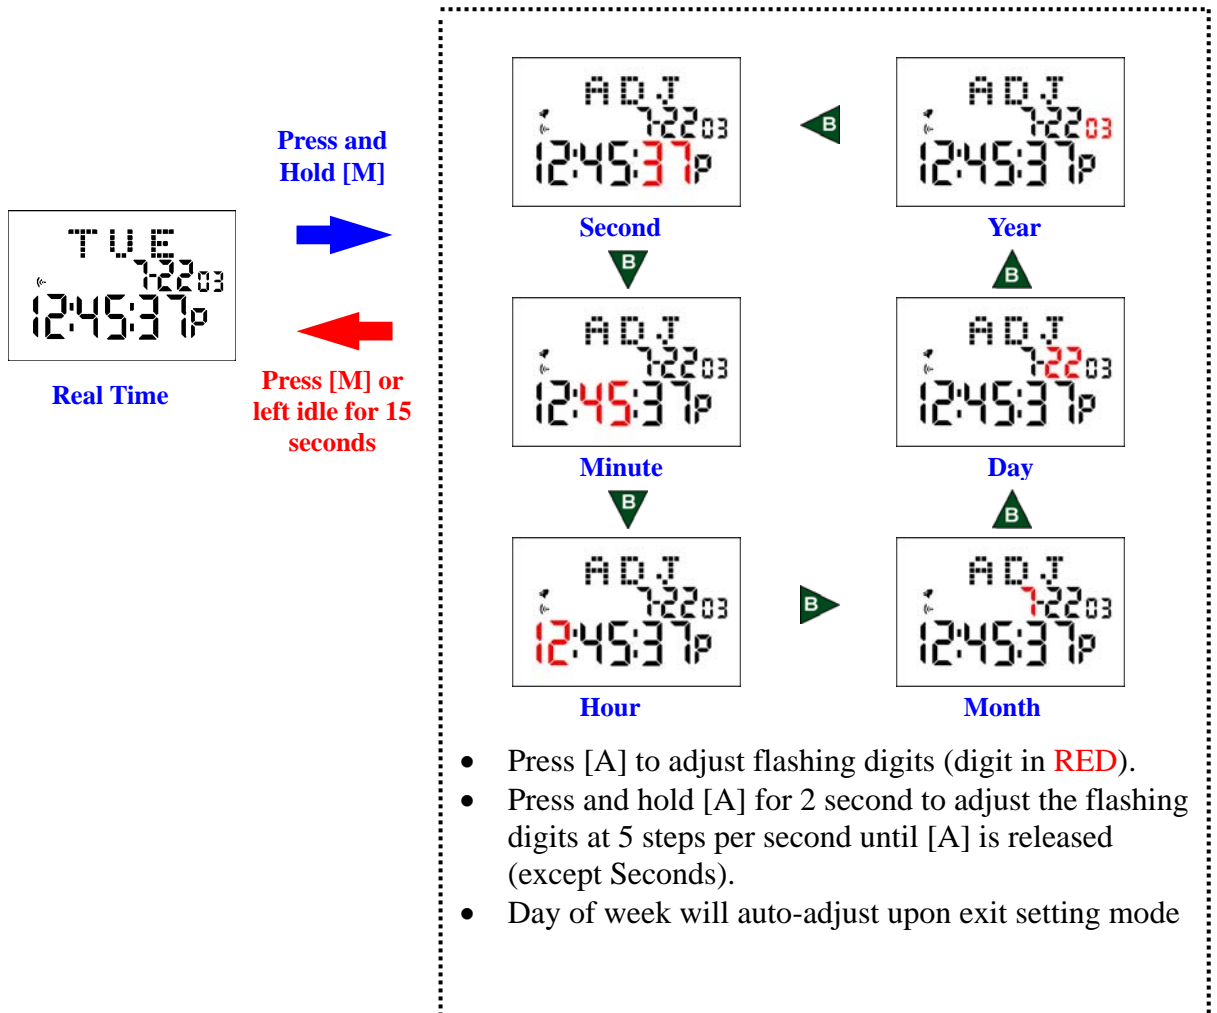

1.3 Adjust the Real Time Clock