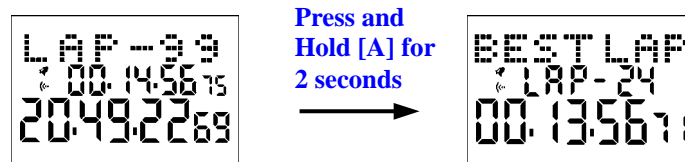

100-Lap Sport Watch (HCS-T021-1)

b) Press [B] key for last lap record

c) Press and Hold [A] for 2 seconds to display Best Lap time and Lap number.

d) Press and Hold [B] key for 2 seconds to display Average Lap time.