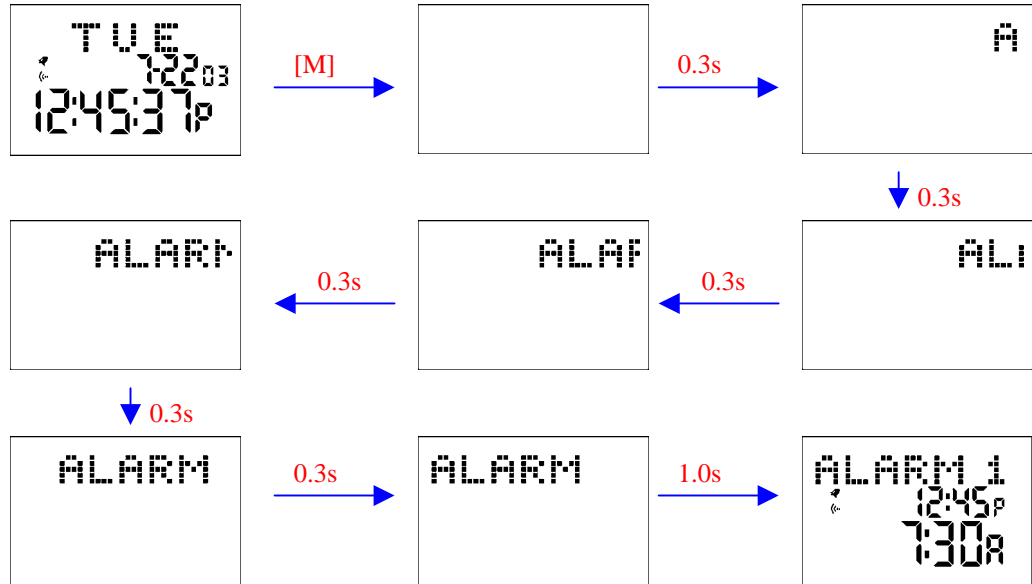

愛高實業(香港)有限公司 HICO INDUSTRIAL (HK) LIMITED

22/F., DELTA HOUSE, 3 ON YIU STREET, SIU LEK YUEN, SHATIN, N.T., HONG KONG.
TEL: (852) 2648 6862 FAX: (852) 2637 3691 URL: <http://www.hico.com.hk> EMAIL: enquiry@hico.com.hk
香港新界沙田小瀝源安耀街三號匯達大廈二十二樓

100-Lap Sport Watch (HCS-T021-1)

- Upon mode entry, the assigned name will be displayed according to the following sequences, e.g. Real Time Clock to Daily Alarm:

- All buttons will have NO FUNCTION during the course of the animation.

3. Alert Signals

- Sound alerts will be played based on the following priority:

RANKING	ALERTS	DURATION
Highest Lowest	TIMER	10 seconds
	ALARM1	20 seconds
	ALARM2	20 seconds
	ALARM3	20 seconds
	HOURLY CHIME	1 seconds
	PACER	200 ms

- If alert in higher rank is being played, subsequent alerts in lower rank will be ignored.

4. Low Battery Reminder

- Battery condition will be detected for every minute updated. If battery level is dropped to 2.4V, Real Time Clock will be resumed automatically with the below graphical reminder being displayed:

Example:

- September 8, 2003
- 10:37:25 AM
- Low Battery Detected

- Under low battery condition, all alerts will be disabled automatically.