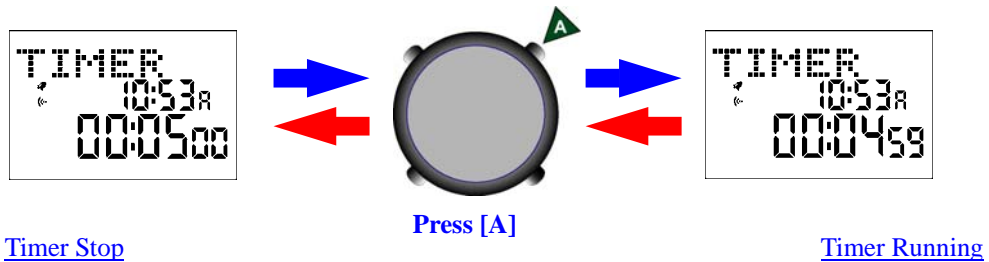

100-Lap Sport Watch (HCS-T021-1)

3.3 Buttons

a) Press [A] to Start / Stop the Timer

b) Press [B] to change the Timer Mode

1) One-Time Mode

Timer will be stop when countdown to zero.

2) Reload Mode

When countdown to zero, preset value will be loaded and start to countdown.