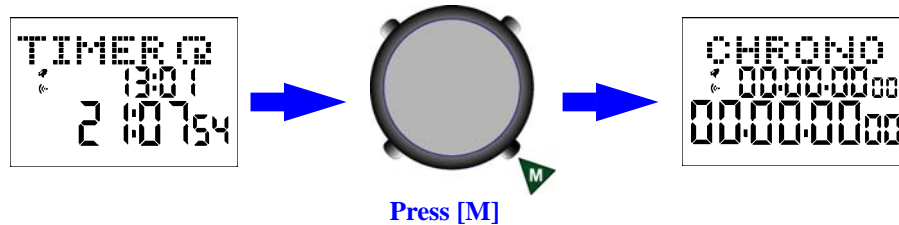

愛高實業(香港)有限公司 HICO INDUSTRIAL (HK) LIMITED

22/F., DELTA HOUSE, 3 ON YIU STREET, SIU LEK YUEN, SHATIN, N.T., HONG KONG.
TEL: (852) 2648 6862 FAX: (852) 2637 3691 URL: <http://www.hico.com.hk> EMAIL: enquiry@hico.com.hk
香港新界沙田小瀝源安耀街三號匯達大廈二十二樓

100-Lap Sport Watch (HCS-T021-1)

d) Press [M] to change to Chrono Mode