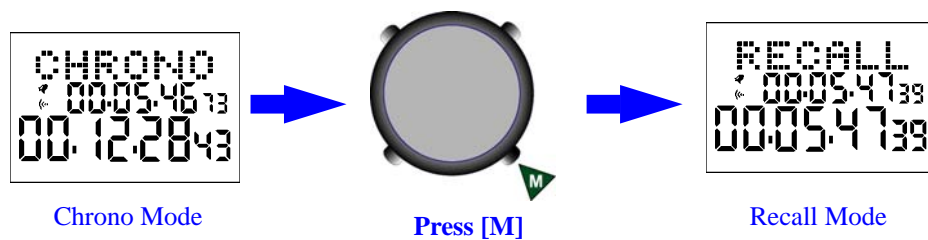

- d) Press [M] to change to Lap Recall Mode