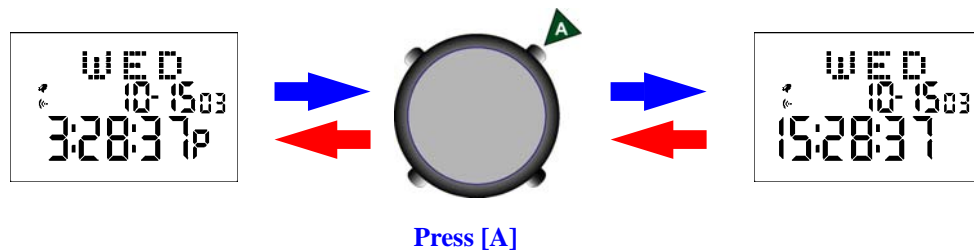

100-Lap Sport Watch (HCS-T021-1)

OPERATION INSTRUCTIONS

1. Real Time Clock

1.1 Normal Display

Example:

- July 22, 2003
- 12:45:37 PM
- Tuesday

1.2 Buttons

a) Toggle 12 / 24 hour format display