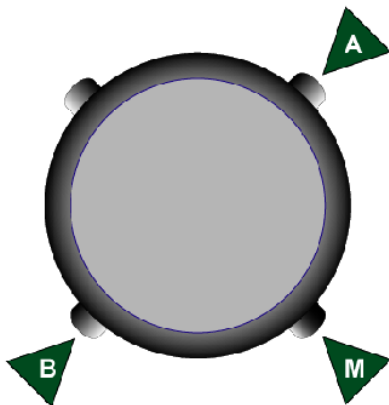

香港新界沙田小瀝源安耀街三號匯達大廈二十二樓

100-Lap Sport Watch (HCS-T021-1)

LCD PATTERN

- Operating voltage: 4.2V
- Duty Cycle: 1/9
- Bias: 1/4
- Viewing Direction: 6 O'clock

BUTTONS

| BUTTON | FUNCTIONS |
|--------|------------|
| A | SET/RESET |
| B | START/STOP |
| M | MODE |