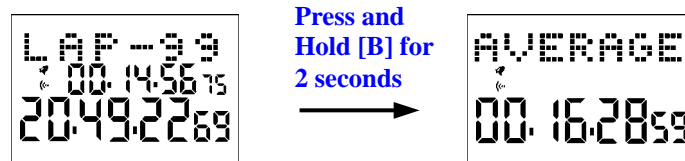

100-Lap Sport Watch (HCS-T021-1)

b) Press [B] key for last lap record

c) Press and Hold [A] for 2 seconds to display Best Lap time and Lap number.

d) Press and Hold [B] key for 2 seconds to display Average Lap time.