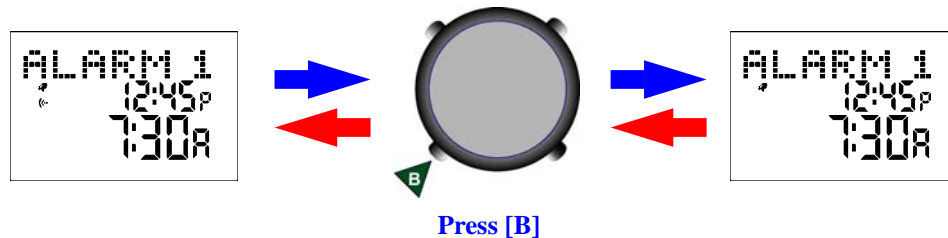

100-Lap Sport Watch (HCS-T021-1)

2. Daily Alarm

2.1 Normal Display

Example:

- Alarm 1 set 7:30AM
- Real Time 12:45PM
- Alarm Enabled

2.2 Buttons

a) Press [A] to change Next Alarm

b) Press [B] key to Enable / Disable Alarm Alert

100-Lap Sport Watch (HCS-T021-1)

d) Press [M] Key to change to Timer Mode

e) Press and Hold [M] key 2 seconds to enter setting mode

2.3 Adjust the Alarm Time

- Press [A] to adjust flashing digits (digit in RED).
- Press and hold [A] for 2 second to adjust the flashing digits at 5 steps per second until [A] is released.