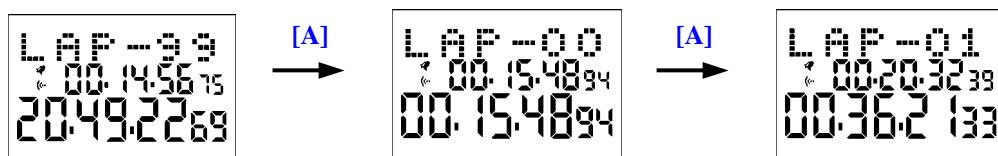

5.2 Button

- a) Press [A] for next lap record