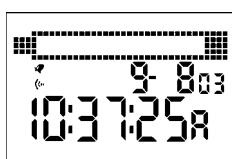

Example:

- September 8, 2003
- 10:37:25 AM
- Low Battery Detected

- Under low battery condition, all alerts will be disabled automatically.