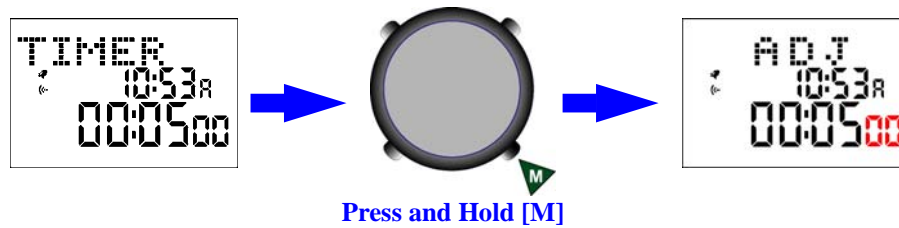

e) Press and Hold [M] for 2 seconds to enter Timer Setting Mode.