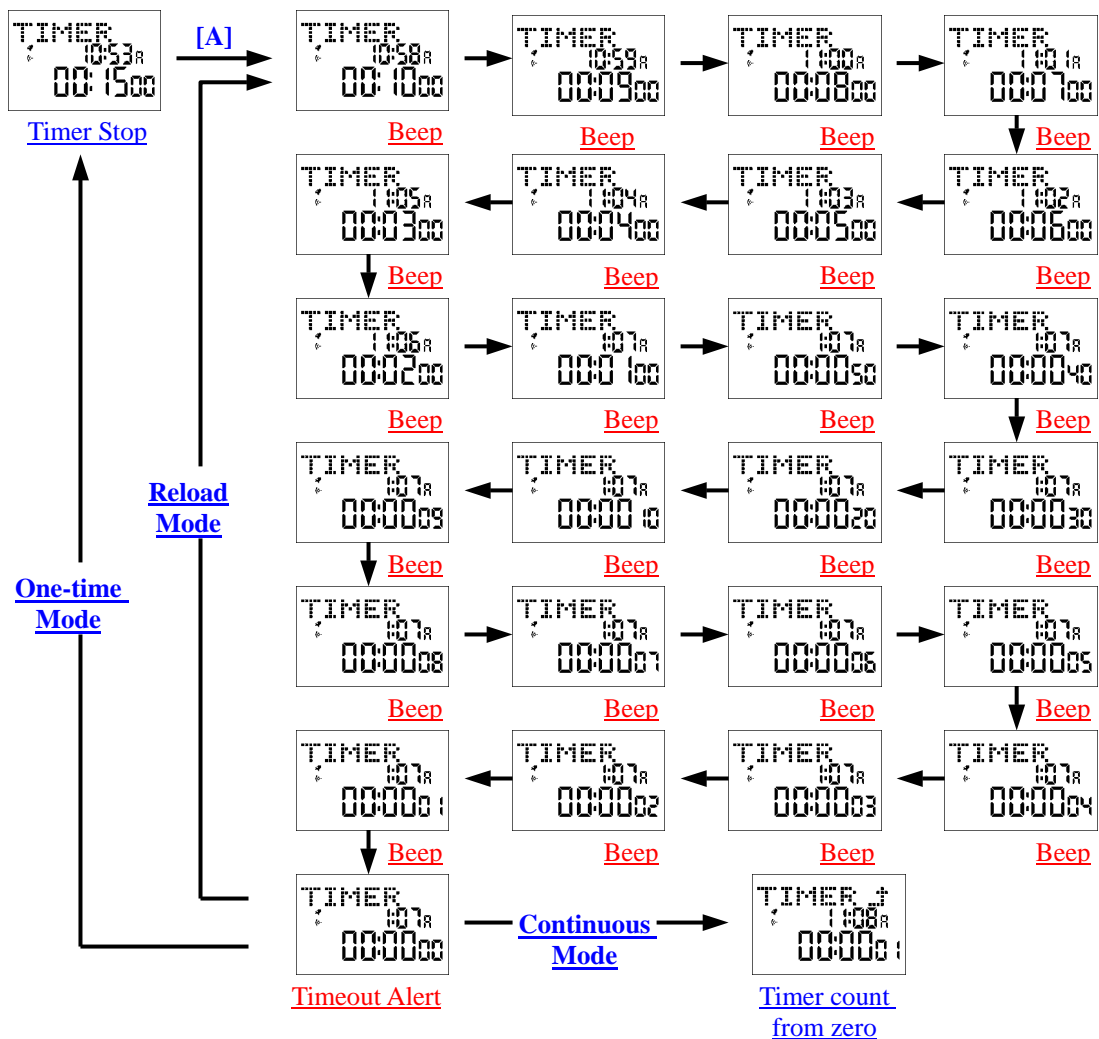

愛高實業(香港)有限公司 HICO INDUSTRIAL (HK) LIMITED

22/F., DELTA HOUSE, 3 ON YIU STREET, SIU LEK YUEN, SHATIN, N.T., HONG KONG.
TEL: (852) 2648 6862 FAX: (852) 2637 3691 URL: <http://www.hico.com.hk> EMAIL: enquiry@hico.com.hk
香港新界沙田小瀝源安耀街三號匯達大廈二十二樓

100-Lap Sport Watch (HCS-T021-1)

3.5 Operating the Timer

1. Press [A] to start the timer.
2. Sound 'Beep' when the time at 10, 9, 8, 7, 6, 5, 4, 3, 2 and 1 minute(s); 50, 40, 30, 20, 10, 9, 8, 7, 6, 5, 4, 3, 2 and 1 second(s).
3. When the counting time reach 0 seconds, the watch sounds Timer Timeout Alert for 20 seconds
4. For One-time Mode, Timer will be stop when reach 0 seconds and reload value after the timer alert
5. For Reload Mode, timer value will be reloaded when reach 0 seconds and start the timer to countdown.
6. For Continuous Mode, when the time reach 0 seconds, timer will start to count-up from 0 seconds.