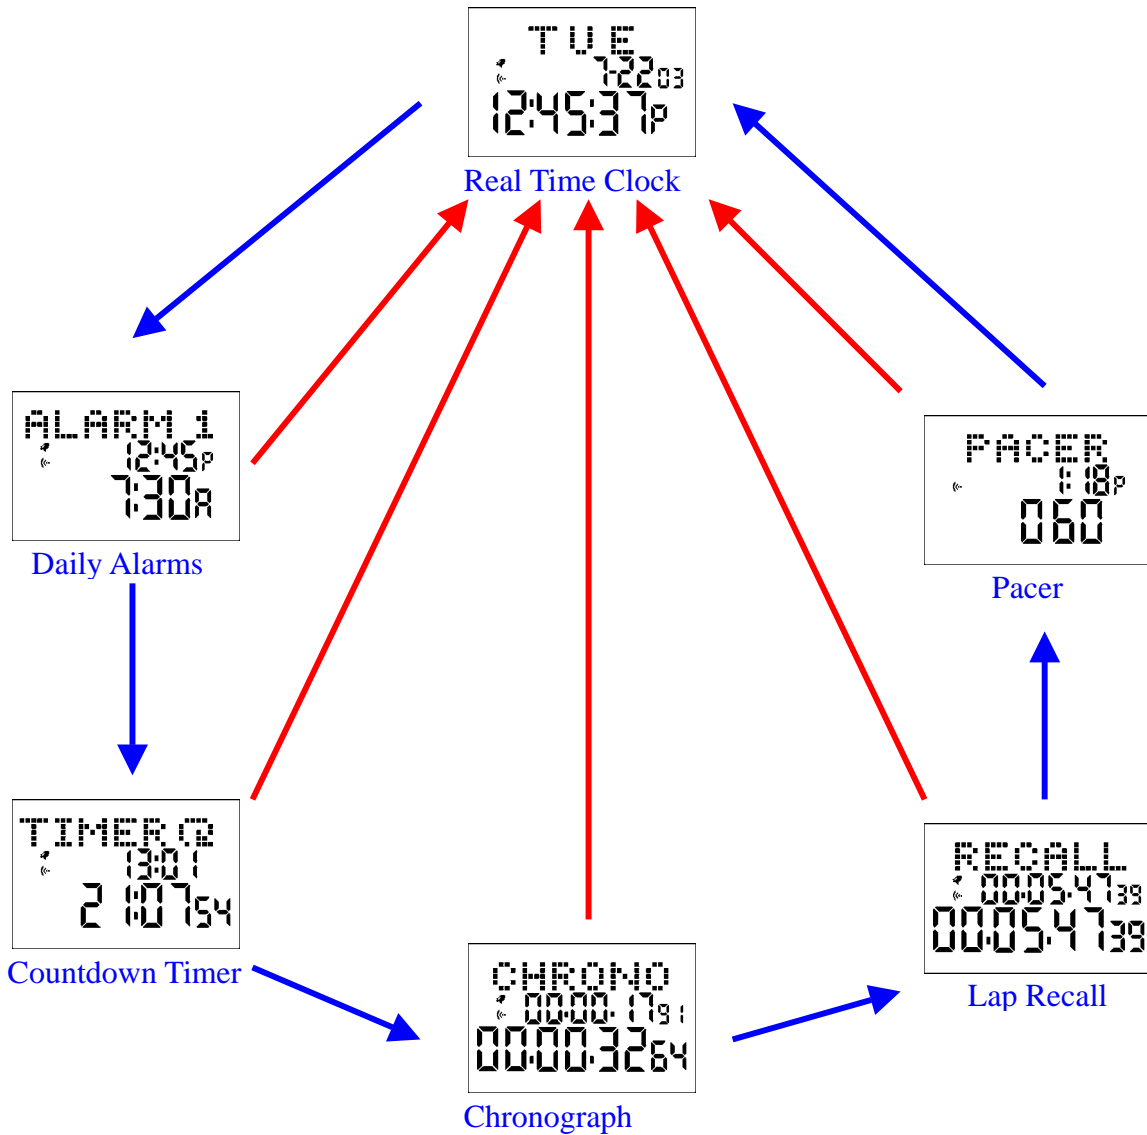

愛高實業(香港)有限公司
HICO INDUSTRIAL (HK) LIMITED

22/F., DELTA HOUSE, 3 ON YIU STREET, SIU LEK YUEN, SHATIN, N.T., HONG KONG.
TEL: (852) 2648 6862 FAX: (852) 2637 3691 URL: <http://www.hico.com.hk> EMAIL: enquiry@hico.com.hk
香港新界沙田小瀝源安耀街三號匯達大廈二十二樓

100-Lap Sport Watch (HCS-T021-1)

FUNCTIONAL FLOWCHART

➡ Mode sequence when button [M] is pressed

➡ REAL TIME CLOCK will be resumed if no button pressed for 1 minute