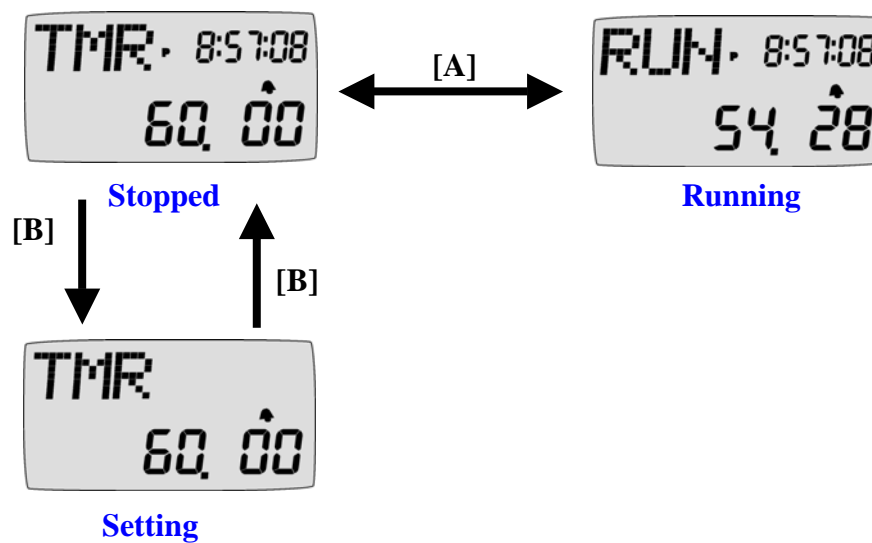

愛高實業(香港)有限公司 HICO INDUSTRIAL (HK) LIMITED

22/F., DELTA HOUSE, 3 ON YIU STREET, SIU LEK YUEN, SHATIN, N.T., HONG KONG.
TEL: (852) 2648 6862 FAX: (852) 2637 3691 URL: <http://www.hico.com.hk> EMAIL: enquiry@hico.com.hk
香港新界沙田小瀝源安耀街三號匯達大廈二十二樓

World Time Calculator Watch (HCS-T028-0)

- In LAP Recall, press [B] will retrieve all LAP records sequentially.

4. Countdown Timer

- Operating the Countdown Timer

- Basic operation