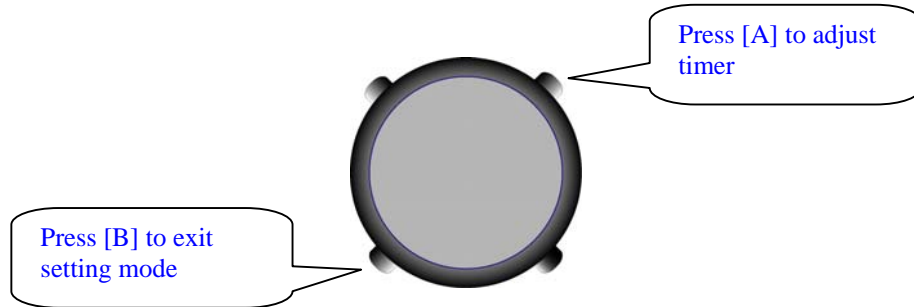

愛高實業(香港)有限公司 HICO INDUSTRIAL (HK) LIMITED

22/F., DELTA HOUSE, 3 ON YIU STREET, SIU LEK YUEN, SHATIN, N.T., HONG KONG.
TEL: (852) 2648 6862 FAX: (852) 2637 3691 URL: <http://www.hico.com.hk> EMAIL: enquiry@hico.com.hk
香港新界沙田小瀝源安耀街三號匯達大廈二十二樓

World Time Calculator Watch (HCS-T028-0)

- Setting