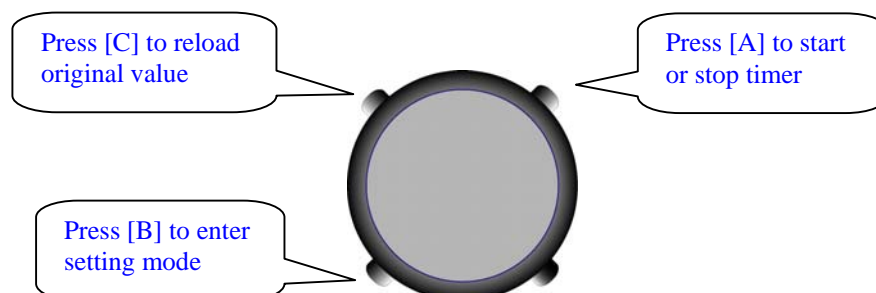

### 4. Countdown Timer

- Operating the Countdown Timer

- Basic operation

- Beep reminder will be played when time remains equal to 10, 9, 8, 7, 6, 5, 4, 3, 2, and 1 second.