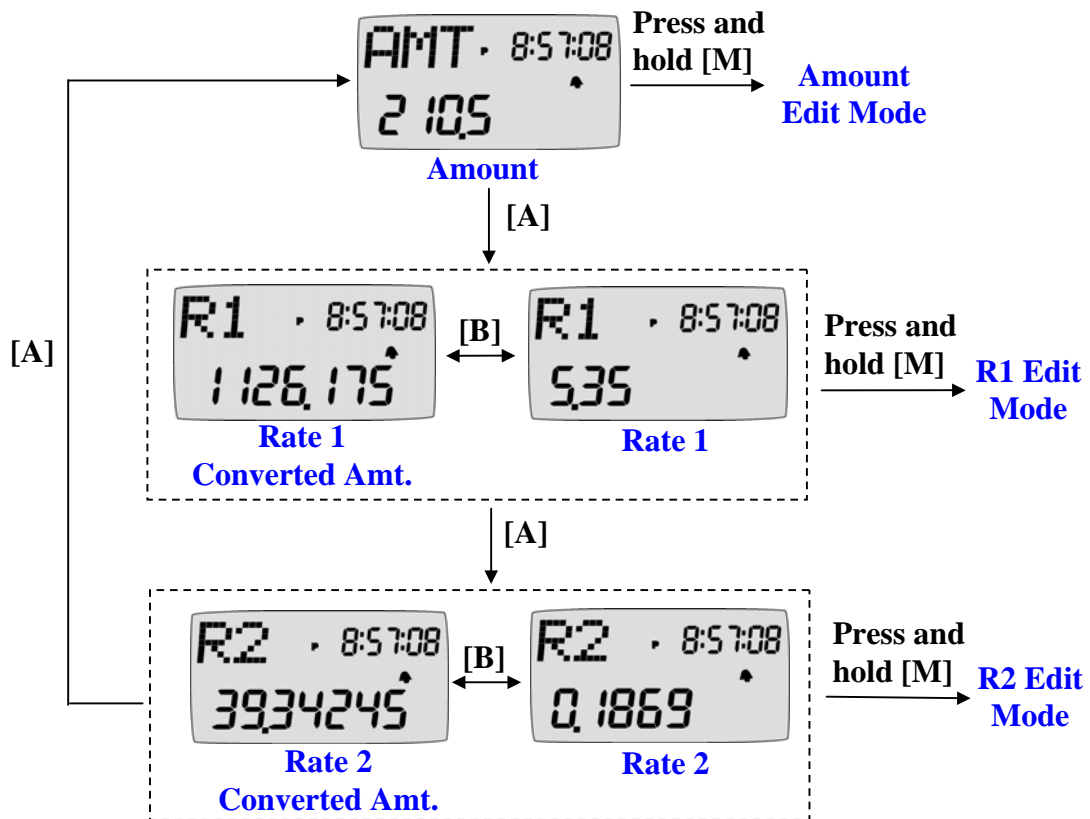

愛高實業(香港)有限公司 HICO INDUSTRIAL (HK) LIMITED

22/F., DELTA HOUSE, 3 ON YIU STREET, SIU LEK YUEN, SHATIN, N.T., HONG KONG.
TEL: (852) 2648 6862 FAX: (852) 2637 3691 URL: <http://www.hico.com.hk> EMAIL: enquiry@hico.com.hk
香港新界沙田小瀝源安耀街三號匯達大廈二十二樓

World Time Calculator Watch (HCS-T028-0)

6. Currency Converter

- Basic operation