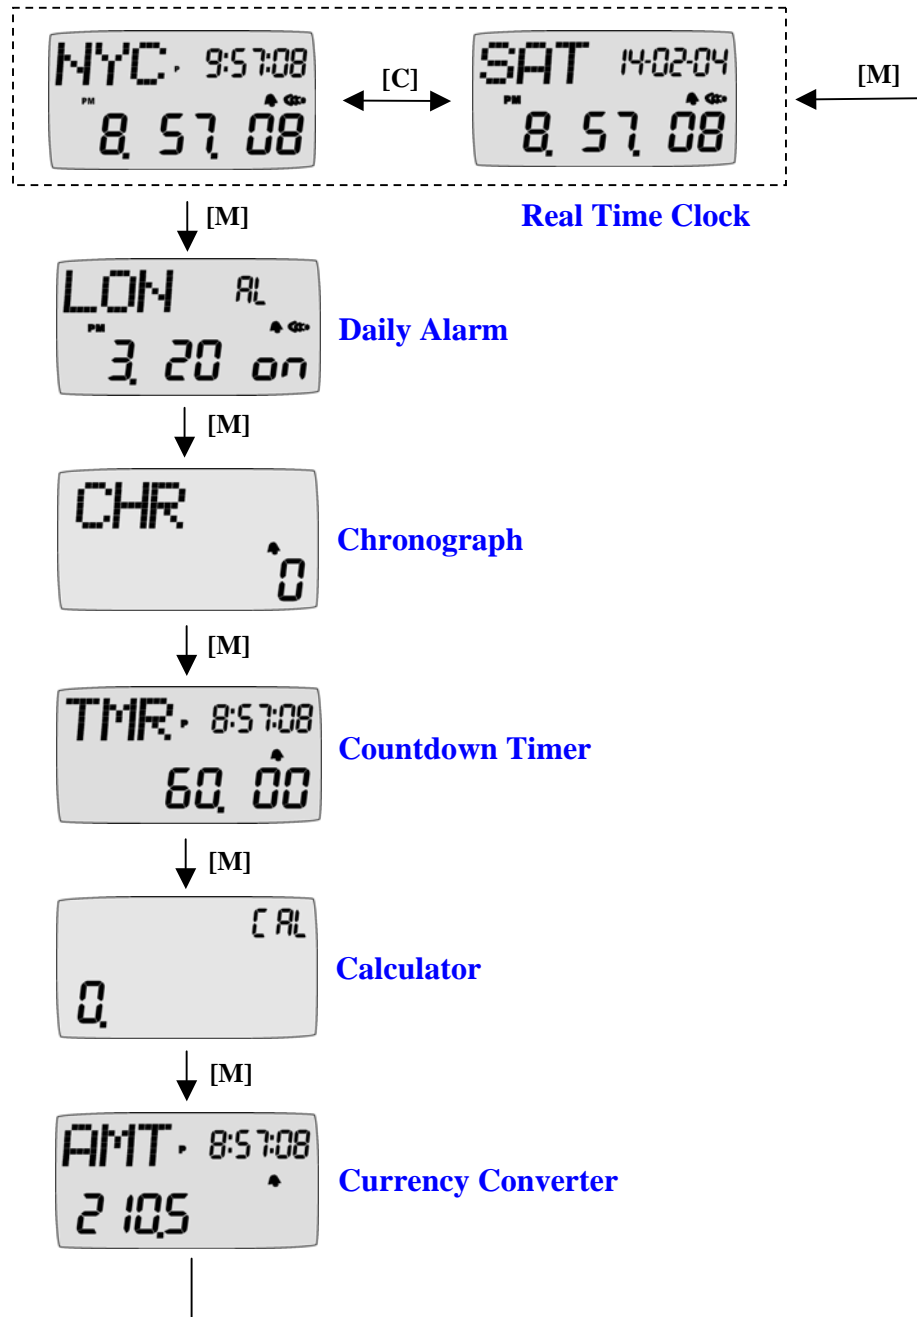

愛高實業(香港)有限公司 HICO INDUSTRIAL (HK) LIMITED

22/F., DELTA HOUSE, 3 ON YIU STREET, SIU LEK YUEN, SHATIN, N.T., HONG KONG.
TEL: (852) 2648 6862 FAX: (852) 2637 3691 URL: <http://www.hico.com.hk> EMAIL: enquiry@hico.com.hk
香港新界沙田小瀝源安耀街三號匯達大廈二十二樓

World Time Calculator Watch (HCS-T028-0)

FUNCTIONAL FLOWCHART