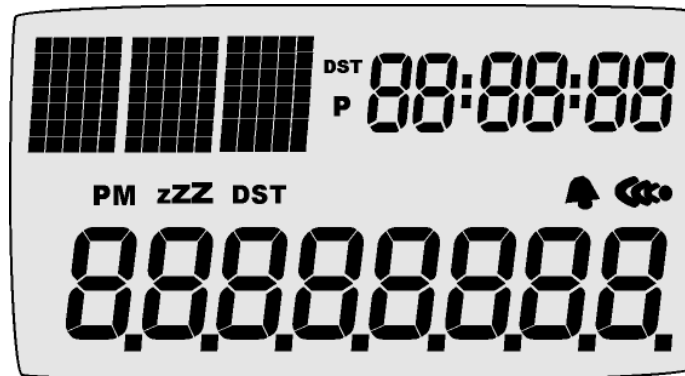

愛高實業(香港)有限公司 HICO INDUSTRIAL (HK) LIMITED

22/F., DELTA HOUSE, 3 ON YIU STREET, SIU LEK YUEN, SHATIN, N.T., HONG KONG.
TEL: (852) 2648 6862 FAX: (852) 2637 3691 URL: <http://www.hico.com.hk> EMAIL: enquiry@hico.com.hk
香港新界沙田小瀝源安耀街三號匯達大廈二十二樓

World Time Calculator Watch (HCS-T028-0)

- Operates with 3 volts Lithium battery
- Operates with 4 buttons

LCD PATTERN