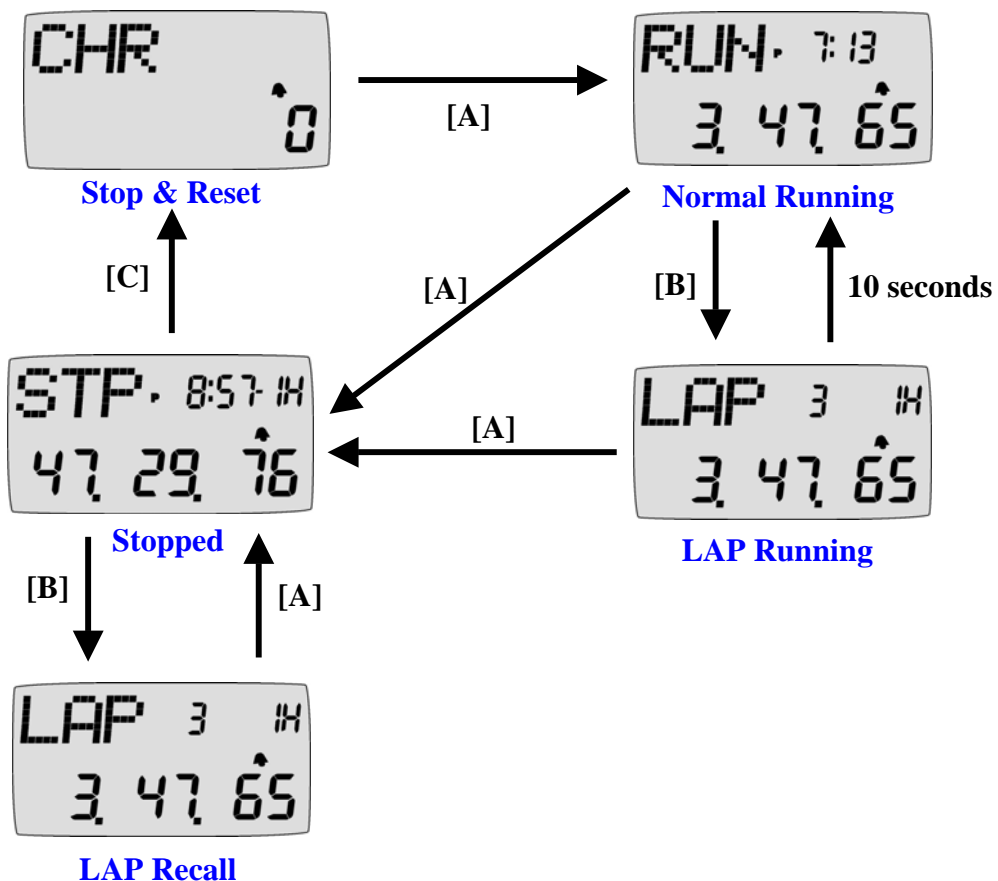

愛高實業(香港)有限公司 HICO INDUSTRIAL (HK) LIMITED

22/F., DELTA HOUSE, 3 ON YIU STREET, SIU LEK YUEN, SHATIN, N.T., HONG KONG.
TEL: (852) 2648 6862 FAX: (852) 2637 3691 URL: <http://www.hico.com.hk> EMAIL: enquiry@hico.com.hk
香港新界沙田小瀝源安耀街三號匯達大廈二十二樓

World Time Calculator Watch (HCS-T028-0)

- When alarm alert is activated, press one of the four keys to turn it off.
- Snooze
  - When alarm alert is turned off after 20 seconds or by pressing one of the four keys or, snooze function will be enabled.
  - When snooze function is enabled, alarm alert will be turned on for three times more, after the initial alert, with 5 minutes between each alert.

3. Chronograph

- Operating the Chronograph

- Maximum count is 9 hours 59 minutes 59.99 seconds. When maximum count is reached, counting will continue with time reset to zero.
- Ten LAP records can be stored in the internal memory. When all the records are occupied, new LAP entry will overwrite the 10th record.