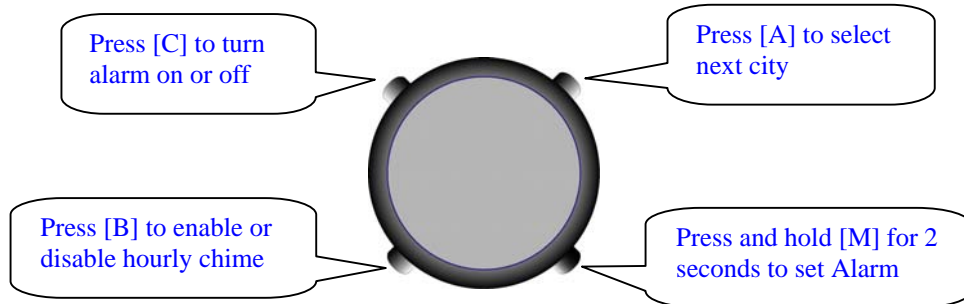

愛高實業(香港)有限公司 HICO INDUSTRIAL (HK) LIMITED

22/F., DELTA HOUSE, 3 ON YIU STREET, SIU LEK YUEN, SHATIN, N.T., HONG KONG.
TEL: (852) 2648 6862 FAX: (852) 2637 3691 URL: <http://www.hico.com.hk> EMAIL: enquiry@hico.com.hk
香港新界沙田小瀝源安耀街三號匯達大廈二十二樓

World Time Calculator Watch (HCS-T028-0)

2. Daily Alarm

- Once alarm is setup and enabled, alarm alert will be activated at the same time every day until it is disabled.
- Basic Operation